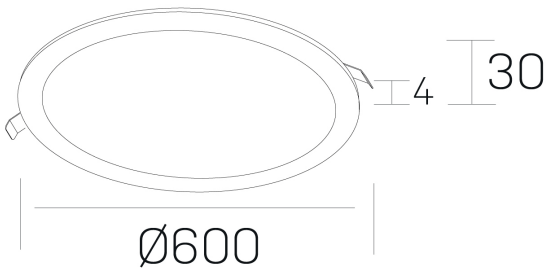

disc
K51702.07.RF.BK-BK.OP.ST.8.40.D1

GENERAL DETAILS

INSTALLATION	recessed with frame
FINISHES ALUMINIUM	Black-Black
LIGHT DIRECTION	Fixed
INT/EXT IP DEGREE	IP 43
MATERIAL	Aluminum
IK DEGREE	IK03
UTILIZATION	Indoor
WARRANTY	5 years

ELECTRICAL DETAILS

LAMP	LED
POWER	56 W
COLOUR TEMPERATURE	4000K
LUMINOUS FLUX	4800 Lm
EFFICACY DIMMING	88 Lm/W
DIMABLE	1.10v
DRIVER	Remote
CLASS PROTECTION	II
COLOUR RENDERING INDEX	CRI >80
VOLTAGE	220-240 V
FRECUENCIA	50-60 Hz
CURRENT INTENSITY	1400 mA
LIFE TIME	50.000 h

GENERAL DIMENSIONS

DIMENSIONS	Ø 600 mm
CUT OUT	Ø 585 mm
HEIGHT	h 30 mm
DIMENSIONES DE EMBALAJE	N/A

*Please might expect a max.15% figure reduction in finishes other than white