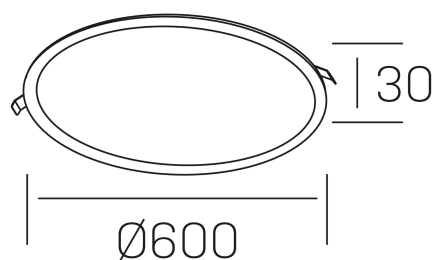

#### GENERAL DETAILS

INSTALLATION	recessed with frame
FINISHES ALUMINIUM	Black-Black
LIGHT DIRECTION	Fixed
INT/EXT IP DEGREE	IP 43
MATERIAL	Aluminum
IK DEGREE	IK03
UTILIZATION	Indoor
WARRANTY	3 years

#### ELECTRICAL DETAILS

LAMP	LED
POWER	56 W
COLOUR TEMPERATURE	4000K
LUMINOUS FLUX	4800 Lm
EFFICACY DIMMING	88 Lm/W
DIMABLE	1.10v
DRIVER	Remote
CLASS PROTECTION	II
COLOUR RENDERING INDEX	CRI >80
VOLTAGE	220-240 V
FRECUENCIA	50-60 Hz
CURRENT INTENSITY	1400 mA
LIFE TIME	35.000 h

#### GENERAL DIMENSIONS

DIMENSIONS	Ø 600 mm
CUT OUT	Ø 585 mm
HEIGHT	h 30 mm
DIMENSIONES DE EMBALAJE	635 × 615 × 45 mm
PESO NETO	2.5

\*Please might expect a max.15% figure reduction in finishes other than white