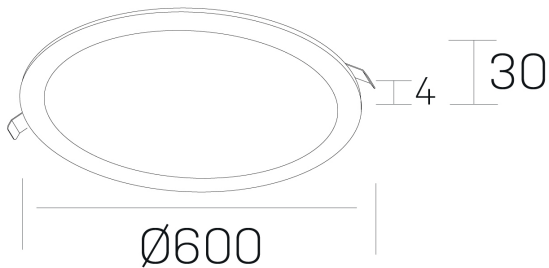

disc
K51702.07.RF.BK-BK.OP.ST.8.40

GENERAL DETAILS

INSTALLATION	recessed with frame
FINISHES ALUMINIUM	Black-Black
LIGHT DIRECTION	Fixed
INT/EXT IP DEGREE	IP 43
MATERIAL	Aluminum
IK DEGREE	IK03
UTILIZATION	Indoor
WARRANTY	5 years

ELECTRICAL DETAILS

LAMP	LED
POWER	56 W
COLOUR TEMPERATURE	4000K
LUMINOUS FLUX	4800 Lm
EFFICACY DIMMING	88 Lm/W
DIMABLE	No Dim
DRIVER	Remote
CLASS PROTECTION	II
COLOUR RENDERING INDEX	CRI >80
VOLTAGE	220-240 V
FRECUENCIA	50-60 Hz
CURRENT INTENSITY	1400 mA
LIFE TIME	50.000 h

GENERAL DIMENSIONS

DIMENSIONS	Ø 600 mm
CUT OUT	Ø 585 mm
HEIGHT	h 30 mm
DIMENSIONES DE EMBALAJE	N/A

*Please might expect a max.15% figure reduction in finishes other than white