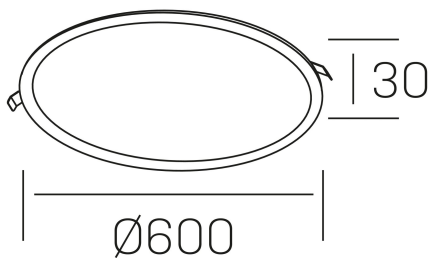

disc
K51702.07.RF.BK-BK.OP.ST.8.40

GENERAL DETAILS

INSTALLATION	recessed with frame
FINISHES ALUMINIUM	Black-Black
LIGHT DIRECTION	Fixed
INT/EXT IP DEGREE	IP 43
MATERIAL	Aluminum
IK DEGREE	IK03
UTILIZATION	Indoor
WARRANTY	3 years

ELECTRICAL DETAILS

LAMP	LED
POWER	56 W
COLOUR TEMPERATURE	4000K
LUMINOUS FLUX	4800 Lm
EFFICACY DIMMING	88 Lm/W
DIMABLE	No Dim
DRIVER	Remote
CLASS PROTECTION	II
COLOUR RENDERING INDEX	CRI >80
VOLTAGE	220-240 V
FRECUENCIA	50-60 Hz
CURRENT INTENSITY	1400 mA
LIFE TIME	35.000 h

GENERAL DIMENSIONS

DIMENSIONS	Ø 600 mm
CUT OUT	Ø 585 mm
HEIGHT	h 30 mm
DIMENSIONES DE EMBALAJE	635 × 615 × 45 mm
PESO NETO	2.5

*Please might expect a max.15% figure reduction in finishes other than white