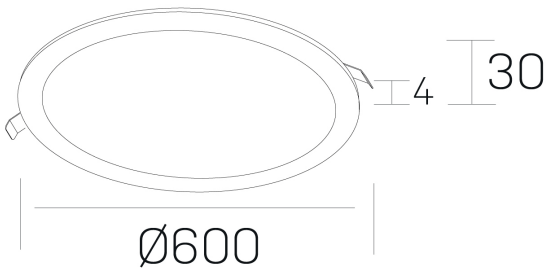

#### GENERAL DETAILS

INSTALLATION	recessed with frame
FINISHES ALUMINIUM	Black-Black
LIGHT DIRECTION	Fixed
INT/EXT IP DEGREE	IP 43
MATERIAL	Aluminum
IK DEGREE	IK03
UTILIZATION	Indoor
WARRANTY	5 years

#### ELECTRICAL DETAILS

LAMP	LED
POWER	56 W
COLOUR TEMPERATURE	3000K
LUMINOUS FLUX	4750 Lm
EFFICACY DIMMING	87 Lm/W
DIMABLE	Push
DRIVER	Remote
CLASS PROTECTION	II
COLOUR RENDERING INDEX	CRI >80
VOLTAGE	220-240 V
FRECUENCIA	50-60 Hz
CURRENT INTENSITY	1400 mA
LIFE TIME	50.000 h

#### GENERAL DIMENSIONS

DIMENSIONS	Ø 600 mm
CUT OUT	Ø 585 mm
HEIGHT	h 30 mm
DIMENSIONES DE EMBALAJE	N/A

\*Please might expect a max.15% figure reduction in finishes other than white