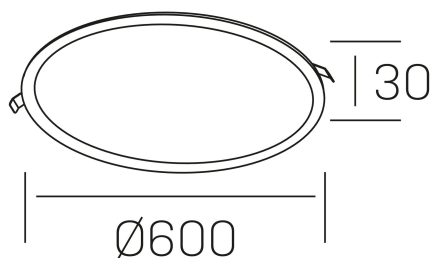

disc
K51702.07.RF.BK-BK.OP.ST.8.30.DA

GENERAL DETAILS

INSTALLATION	recessed with frame
FINISHES ALUMINIUM	Black-Black
LIGHT DIRECTION	Fixed
INT/EXT IP DEGREE	IP 43
MATERIAL	Aluminum
IK DEGREE	IK03
UTILIZATION	Indoor
WARRANTY	3 years

ELECTRICAL DETAILS

LAMP	LED
POWER	56 W
COLOUR TEMPERATURE	3000K
LUMINOUS FLUX	4750 Lm
EFFICACY DIMMING	87 Lm/W
DIMABLE	DALI
DRIVER	Remote
CLASS PROTECTION	II
COLOUR RENDERING INDEX	CRI >80
VOLTAGE	220-240 V
FRECUENCIA	50-60 Hz
CURRENT INTENSITY	1400 mA
LIFE TIME	35.000 h

GENERAL DIMENSIONS

DIMENSIONS	Ø 600 mm
CUT OUT	Ø 585 mm
HEIGHT	h 30 mm
DIMENSIONES DE EMBALAJE	635 × 615 × 45 mm
PESO NETO	2.5

*Please might expect a max.15% figure reduction in finishes other than white