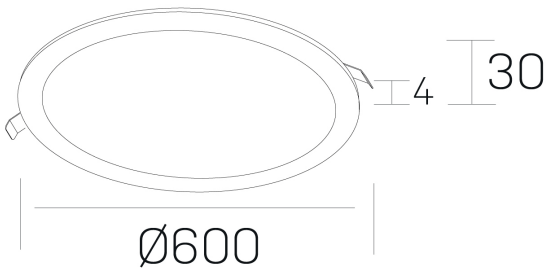

disc
K51702.07.RF.BK-BK.OP.ST.8.30.DA

GENERAL DETAILS

INSTALLATION	recessed with frame
FINISHES ALUMINIUM	Black-Black
LIGHT DIRECTION	Fixed
INT/EXT IP DEGREE	IP 43
MATERIAL	Aluminum
IK DEGREE	IK03
UTILIZATION	Indoor
WARRANTY	5 years

ELECTRICAL DETAILS

LAMP	LED
POWER	56 W
COLOUR TEMPERATURE	3000K
LUMINOUS FLUX	4750 Lm
EFFICACY DIMMING	87 Lm/W
DIMABLE	DALI
DRIVER	Remote
CLASS PROTECTION	II
COLOUR RENDERING INDEX	CRI >80
VOLTAGE	220-240 V
FRECUENCIA	50-60 Hz
CURRENT INTENSITY	1400 mA
LIFE TIME	50.000 h

GENERAL DIMENSIONS

DIMENSIONS	Ø 600 mm
CUT OUT	Ø 585 mm
HEIGHT	h 30 mm
DIMENSIONES DE EMBALAJE	N/A

*Please might expect a max.15% figure reduction in finishes other than white