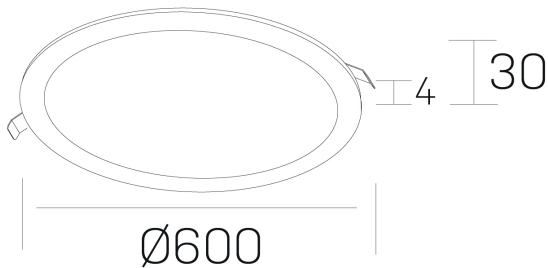

disc
K51702.07.RF.BK-BK.OP.ST.8.30.D1

GENERAL DETAILS

| | |
|--------------------|---------------------|
| INSTALLATION | recessed with frame |
| FINISHES ALUMINIUM | Black-Black |
| LIGHT DIRECTION | Fixed |
| INT/EXT IP DEGREE | IP 43 |
| MATERIAL | Aluminum |
| IK DEGREE | IK03 |
| UTILIZATION | Indoor |
| WARRANTY | 5 years |

ELECTRICAL DETAILS

| | |
|------------------------|-----------|
| LAMP | LED |
| POWER | 56 W |
| COLOUR TEMPERATURE | 3000K |
| LUMINOUS FLUX | 4750 Lm |
| EFFICACY DIMMING | 87 Lm/W |
| DIMABLE | 1.10v |
| DRIVER | Remote |
| CLASS PROTECTION | II |
| COLOUR RENDERING INDEX | CRI >80 |
| VOLTAGE | 220-240 V |
| FRECUENCIA | 50-60 Hz |
| CURRENT INTENSITY | 1400 mA |
| LIFE TIME | 50.000 h |

GENERAL DIMENSIONS

| | |
|-------------------------|----------|
| DIMENSIONS | Ø 600 mm |
| CUT OUT | Ø 585 mm |
| HEIGHT | h 30 mm |
| DIMENSIONES DE EMBALAJE | N/A |

*Please might expect a max.15% figure reduction in finishes other than white