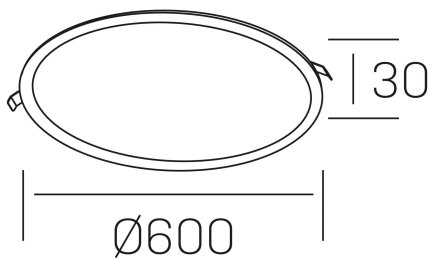

#### GENERAL DETAILS

INSTALLATION	recessed with frame
FINISHES ALUMINIUM	Black-Black
LIGHT DIRECTION	Fixed
INT/EXT IP DEGREE	IP 43
MATERIAL	Aluminum
IK DEGREE	IK03
UTILIZATION	Indoor
WARRANTY	3 years

#### ELECTRICAL DETAILS

LAMP	LED
POWER	56 W
COLOUR TEMPERATURE	3000K
LUMINOUS FLUX	4750 Lm
EFFICACY DIMMING	87 Lm/W
DIMABLE	1.10v
DRIVER	Remote
CLASS PROTECTION	II
COLOUR RENDERING INDEX	CRI >80
VOLTAGE	220-240 V
FRECUENCIA	50-60 Hz
CURRENT INTENSITY	1400 mA
LIFE TIME	35.000 h

#### GENERAL DIMENSIONS

DIMENSIONS	Ø 600 mm
CUT OUT	Ø 585 mm
HEIGHT	h 30 mm
DIMENSIONES DE EMBALAJE	635 × 615 × 45 mm
PESO NETO	2.5

\*Please might expect a max.15% figure reduction in finishes other than white