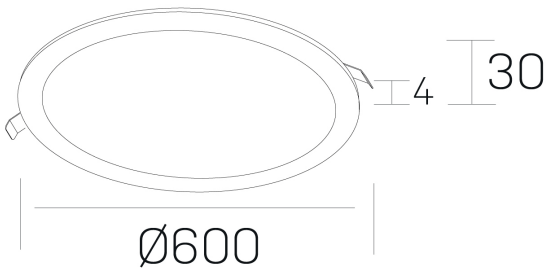

disc
K51702.07.RF.BK-BK.OP.ST.8.30

GENERAL DETAILS

INSTALLATION	recessed with frame
FINISHES ALUMINIUM	Black-Black
LIGHT DIRECTION	Fixed
INT/EXT IP DEGREE	IP 43
MATERIAL	Aluminum
IK DEGREE	IK03
UTILIZATION	Indoor
WARRANTY	5 years

ELECTRICAL DETAILS

LAMP	LED
POWER	56 W
COLOUR TEMPERATURE	3000K
LUMINOUS FLUX	4750 Lm
EFFICACY DIMMING	87 Lm/W
DIMABLE	No Dim
DRIVER	Remote
CLASS PROTECTION	II
COLOUR RENDERING INDEX	CRI >80
VOLTAGE	220-240 V
FRECUENCIA	50-60 Hz
CURRENT INTENSITY	1400 mA
LIFE TIME	50.000 h

GENERAL DIMENSIONS

DIMENSIONS	Ø 600 mm
CUT OUT	Ø 585 mm
HEIGHT	h 30 mm
DIMENSIONES DE EMBALAJE	N/A

*Please might expect a max.15% figure reduction in finishes other than white