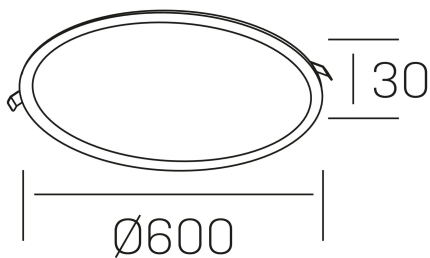

disc
K51702.07.RF.BK-BK.OP.ST.8.30

GENERAL DETAILS

INSTALLATION	recessed with frame
FINISHES ALUMINIUM	Black-Black
LIGHT DIRECTION	Fixed
INT/EXT IP DEGREE	IP 43
MATERIAL	Aluminum
IK DEGREE	IK03
UTILIZATION	Indoor
WARRANTY	3 years

ELECTRICAL DETAILS

LAMP	LED
POWER	56 W
COLOUR TEMPERATURE	3000K
LUMINOUS FLUX	4750 Lm
EFFICACY DIMMING	87 Lm/W
DIMABLE	No Dim
DRIVER	Remote
CLASS PROTECTION	II
COLOUR RENDERING INDEX	CRI >80
VOLTAGE	220-240 V
FRECUENCIA	50-60 Hz
CURRENT INTENSITY	1400 mA
LIFE TIME	35.000 h

GENERAL DIMENSIONS

DIMENSIONS	Ø 600 mm
CUT OUT	Ø 585 mm
HEIGHT	h 30 mm
DIMENSIONES DE EMBALAJE	635 × 615 × 45 mm
PESO NETO	2.5

*Please might expect a max.15% figure reduction in finishes other than white