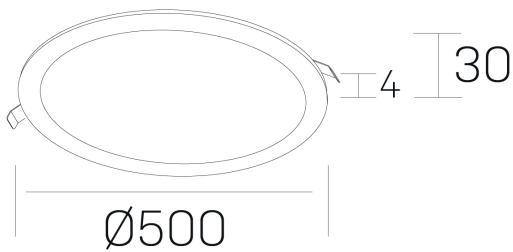

disc
K51702.06.RF.GY-GY.OP.ST.8.40.PU

GENERAL DETAILS

INSTALLATION	recessed with frame
FINISHES ALUMINIUM	Black-Black
LIGHT DIRECTION	Fixed
INT/EXT IP DEGREE	IP 43
MATERIAL	Aluminum
IK DEGREE	IK03
UTILIZATION	Indoor
WARRANTY	5 years

ELECTRICAL DETAILS

LAMP	LED
POWER	48 W
COLOUR TEMPERATURE	4000K
LUMINOUS FLUX	4150 Lm
EFFICACY DIMMING	89 Lm/W
DIMABLE	Push
DRIVER	Remote
CLASS PROTECTION	II
COLOUR RENDERING INDEX	CRI >80
VOLTAGE	220-240 V
CURRENT INTENSITY	1200 mA
LIFE TIME	50.000 h

GENERAL DIMENSIONS

DIMENSIONS	Ø 500 mm
CUT OUT	Ø 485 mm
HEIGHT	h 30 mm
DIMENSIONES DE EMBALAJE	N/A

*Please might expect a max.15% figure reduction in finishes other than white