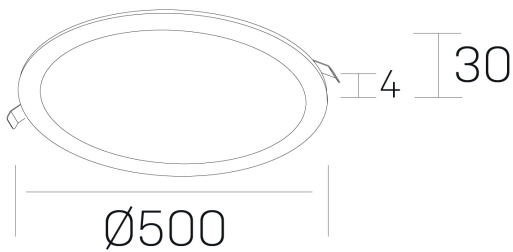

#### GENERAL DETAILS

|                    |                     |
|--------------------|---------------------|
| INSTALLATION       | recessed with frame |
| FINISHES ALUMINIUM | Black-Black         |
| LIGHT DIRECTION    | Fixed               |
| INT/EXT IP DEGREE  | IP 43               |
| MATERIAL           | Aluminum            |
| IK DEGREE          | IK03                |
| UTILIZATION        | Indoor              |
| WARRANTY           | 5 years             |

#### ELECTRICAL DETAILS

|                        |           |
|------------------------|-----------|
| LAMP                   | LED       |
| POWER                  | 48 W      |
| COLOUR TEMPERATURE     | 4000K     |
| LUMINOUS FLUX          | 4150 Lm   |
| EFFICACY DIMMING       | 89 Lm/W   |
| DIMABLE                | Push      |
| DRIVER                 | Remote    |
| CLASS PROTECTION       | II        |
| COLOUR RENDERING INDEX | CRI >80   |
| VOLTAGE                | 220-240 V |
| FRECUENCIA             | 50-60 Hz  |
| CURRENT INTENSITY      | 1200 mA   |
| LIFE TIME              | 50.000 h  |

#### GENERAL DIMENSIONS

|                         |          |
|-------------------------|----------|
| DIMENSIONS              | Ø 500 mm |
| CUT OUT                 | Ø 485 mm |
| HEIGHT                  | h 30 mm  |
| DIMENSIONES DE EMBALAJE | N/A      |