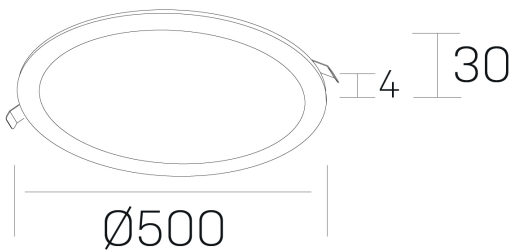

#### GENERAL DETAILS

INSTALLATION	recessed with frame
FINISHES ALUMINIUM	Black-Black
LIGHT DIRECTION	Fixed
INT/EXT IP DEGREE	IP 43
MATERIAL	Aluminum
IK DEGREE	IK03
UTILIZATION	Indoor
WARRANTY	5 years

#### ELECTRICAL DETAILS

LAMP	LED
POWER	48 W
COLOUR TEMPERATURE	4000K
LUMINOUS FLUX	4150 Lm
EFFICACY DIMMING	89 Lm/W
DIMABLE	PHASE CUT
DRIVER	Remote
CLASS PROTECTION	II
COLOUR RENDERING INDEX	CRI >80
VOLTAGE	220-240 V
FRECUENCIA	50-60 Hz
CURRENT INTENSITY	1200 mA
LIFE TIME	50.000 h

#### GENERAL DIMENSIONS

DIMENSIONS	Ø 500 mm
CUT OUT	Ø 485 mm
HEIGHT	h 30 mm
DIMENSIONES DE EMBALAJE	N/A

\*Please might expect a max.15% figure reduction in finishes other than white