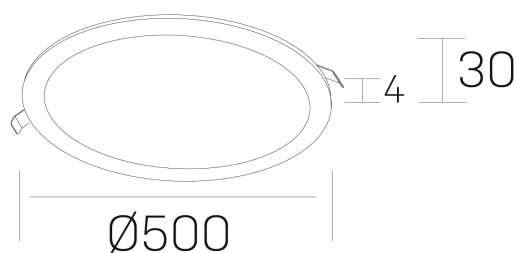

disc
K51702.06.RF.BK-BK.OP.ST.8.40.DA

GENERAL DETAILS

INSTALLATION	recessed with frame
FINISHES ALUMINIUM	Black-Black
LIGHT DIRECTION	Fixed
INT/EXT IP DEGREE	IP 43
MATERIAL	Aluminum
IK DEGREE	IK03
UTILIZATION	Indoor
WARRANTY	5 years

ELECTRICAL DETAILS

LAMP	LED
POWER	48 W
COLOUR TEMPERATURE	4000K
LUMINOUS FLUX	4150 Lm
EFFICACY DIMMING	89 Lm/W
DIMABLE	DALI
DRIVER	Remote
CLASS PROTECTION	II
COLOUR RENDERING INDEX	CRI >80
VOLTAGE	220-240 V
CURRENT INTENSITY	1200 mA
LIFE TIME	50.000 h

GENERAL DIMENSIONS

DIMENSIONS	Ø 500 mm
CUT OUT	Ø 485 mm
HEIGHT	h 30 mm
DIMENSIONES DE EMBALAJE	N/A

*Please might expect a max.15% figure reduction in finishes other than white