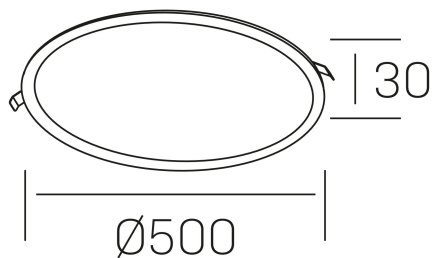

disc
K51702.06.RF.BK-BK.OP.ST.8.40.DA

GENERAL DETAILS

INSTALLATION	recessed with frame
FINISHES ALUMINIUM	Black-Black
LIGHT DIRECTION	Fixed
INT/EXT IP DEGREE	IP 43
MATERIAL	Aluminum
IK DEGREE	IK03
UTILIZATION	Indoor
WARRANTY	3 years

ELECTRICAL DETAILS

LAMP	LED
POWER	48 W
COLOUR TEMPERATURE	4000K
LUMINOUS FLUX	4150 Lm
EFFICACY DIMMING	89 Lm/W
DIMABLE	DALI
DRIVER	Remote
CLASS PROTECTION	II
COLOUR RENDERING INDEX	CRI >80
VOLTAGE	220-240 V
FRECUENCIA	50-60 Hz
CURRENT INTENSITY	1200 mA
LIFE TIME	35.000 h

GENERAL DIMENSIONS

DIMENSIONS	Ø 500 mm
CUT OUT	Ø 485 mm
HEIGHT	h 30 mm
DIMENSIONES DE EMBALAJE	540 × 510 × 45 mm
PESO NETO	1.86

*Please might expect a max.15% figure reduction in finishes other than white