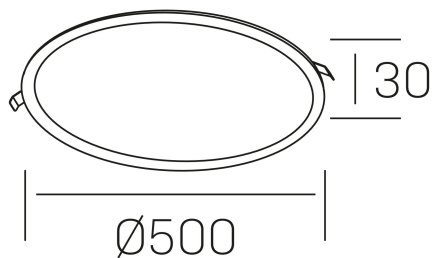

disc
K51702.06.RF.BK-BK.OP.ST.8.40.D1

GENERAL DETAILS

INSTALLATION	recessed with frame
FINISHES ALUMINIUM	Black-Black
LIGHT DIRECTION	Fixed
INT/EXT IP DEGREE	IP 43
MATERIAL	Aluminum
IK DEGREE	IK03
UTILIZATION	Indoor
WARRANTY	3 years

ELECTRICAL DETAILS

LAMP	LED
POWER	48 W
COLOUR TEMPERATURE	4000K
LUMINOUS FLUX	4150 Lm
EFFICACY DIMMING	89 Lm/W
DIMABLE	1.10v
DRIVER	Remote
CLASS PROTECTION	II
COLOUR RENDERING INDEX	CRI >80
VOLTAGE	220-240 V
FRECUENCIA	50-60 Hz
CURRENT INTENSITY	1200 mA
LIFE TIME	35.000 h

GENERAL DIMENSIONS

DIMENSIONS	Ø 500 mm
CUT OUT	Ø 485 mm
HEIGHT	h 30 mm
DIMENSIONES DE EMBALAJE	540 × 510 × 45 mm
PESO NETO	1.86

*Please might expect a max.15% figure reduction in finishes other than white