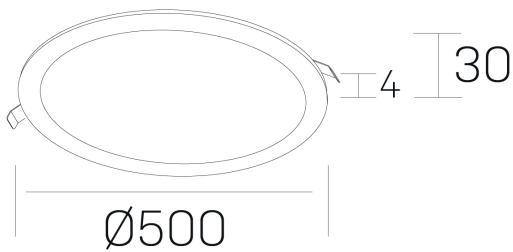

disc
K51702.06.RF.BK-BK.OP.ST.8.40.D1

GENERAL DETAILS

INSTALLATION	recessed with frame
FINISHES ALUMINIUM	Black-Black
LIGHT DIRECTION	Fixed
INT/EXT IP DEGREE	IP 43
MATERIAL	Aluminum
IK DEGREE	IK03
UTILIZATION	Indoor
WARRANTY	5 years

ELECTRICAL DETAILS

LAMP	LED
POWER	48 W
COLOUR TEMPERATURE	4000K
LUMINOUS FLUX	4150 Lm
EFFICACY DIMMING	89 Lm/W
DIMABLE	1.10v
DRIVER	Remote
CLASS PROTECTION	II
COLOUR RENDERING INDEX	CRI >80
VOLTAGE	220-240 V
FRECUENCIA	50-60 Hz
CURRENT INTENSITY	1200 mA
LIFE TIME	50.000 h

GENERAL DIMENSIONS

DIMENSIONS	Ø 500 mm
CUT OUT	Ø 485 mm
HEIGHT	h 30 mm
DIMENSIONES DE EMBALAJE	N/A

*Please might expect a max.15% figure reduction in finishes other than white