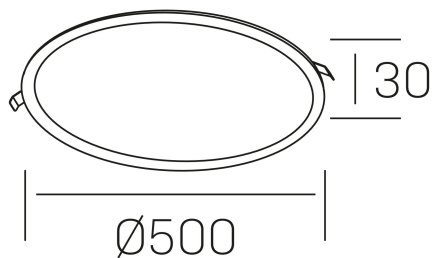

#### GENERAL DETAILS

INSTALLATION	recessed with frame
FINISHES ALUMINIUM	Black-Black
LIGHT DIRECTION	Fixed
INT/EXT IP DEGREE	IP 43
MATERIAL	Aluminum
IK DEGREE	IK03
UTILIZATION	Indoor
WARRANTY	3 years

#### ELECTRICAL DETAILS

LAMP	LED
POWER	48 W
COLOUR TEMPERATURE	4000K
LUMINOUS FLUX	4150 Lm
EFFICACY DIMMING	89 Lm/W
DIMABLE	No Dim
DRIVER	Remote
CLASS PROTECTION	II
COLOUR RENDERING INDEX	CRI >80
VOLTAGE	220-240 V
FRECUENCIA	50-60 Hz
CURRENT INTENSITY	1200 mA
LIFE TIME	35.000 h

#### GENERAL DIMENSIONS

DIMENSIONS	Ø 500 mm
CUT OUT	Ø 485 mm
HEIGHT	h 30 mm
DIMENSIONES DE EMBALAJE	540 × 510 × 45 mm
PESO NETO	1.86

\*Please might expect a max.15% figure reduction in finishes other than white