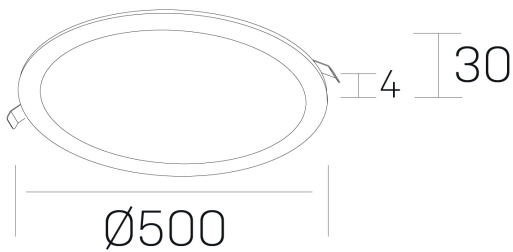

disc
K51702.06.RF.BK-BK.OP.ST.8.40

GENERAL DETAILS

INSTALLATION	recessed with frame
FINISHES ALUMINIUM	Black-Black
LIGHT DIRECTION	Fixed
INT/EXT IP DEGREE	IP 43
MATERIAL	Aluminum
IK DEGREE	IK03
UTILIZATION	Indoor
WARRANTY	5 years

ELECTRICAL DETAILS

LAMP	LED
POWER	48 W
COLOUR TEMPERATURE	4000K
LUMINOUS FLUX	4150 Lm
EFFICACY DIMMING	89 Lm/W
DIMABLE	No Dim
DRIVER	Remote
CLASS PROTECTION	II
COLOUR RENDERING INDEX	CRI >80
VOLTAGE	220-240 V
CURRENT INTENSITY	1200 mA
LIFE TIME	50.000 h

GENERAL DIMENSIONS

DIMENSIONS	Ø 500 mm
CUT OUT	Ø 485 mm
HEIGHT	h 30 mm
DIMENSIONES DE EMBALAJE	N/A

*Please might expect a max.15% figure reduction in finishes other than white