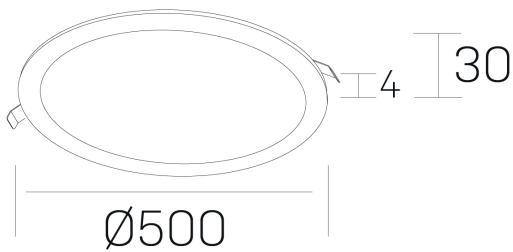

GENERAL DETAILS

INSTALLATION	recessed with frame
FINISHES ALUMINIUM	Black-Black
LIGHT DIRECTION	Fixed
INT/EXT IP DEGREE	IP 43
MATERIAL	Aluminum
IK DEGREE	IK03
UTILIZATION	Indoor
WARRANTY	3 years

ELECTRICAL DETAILS

LAMP	LED
POWER	48 W
COLOUR TEMPERATURE	4000K
LUMINOUS FLUX	4150 Lm
EFFICACY DIMMING	89 Lm/W
DIMABLE	No Dim
DRIVER	Remote
CLASS PROTECTION	II
COLOUR RENDERING INDEX	CRI >80
VOLTAGE	220-240 V
FRECUENCIA	50-60 Hz
CURRENT INTENSITY	1200 mA
LIFE TIME	35.000 h

GENERAL DIMENSIONS

DIMENSIONS	Ø 500 mm
CUT OUT	Ø 485 mm
HEIGHT	h 30 mm
DIMENSIONES DE EMBALAJE	N/A

*Please might expect a max.15% figure reduction in finishes other than white