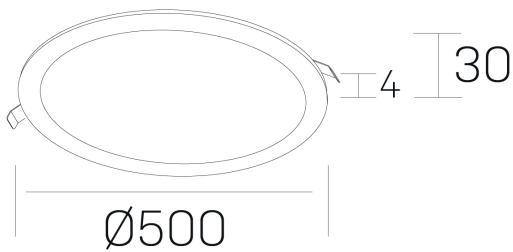

disc
K51702.06.RF.BK-BK.OP.ST.8.40

GENERAL DETAILS

INSTALLATION	recessed with frame
FINISHES ALUMINIUM	Black-Black
LIGHT DIRECTION	Fixed
INT/EXT IP DEGREE	IP 43
MATERIAL	Aluminum
IK DEGREE	IK03
UTILIZATION	Indoor
WARRANTY	3 years

ELECTRICAL DETAILS

LAMP	LED
POWER	48 W
COLOUR TEMPERATURE	4000K
LUMINOUS FLUX	4150 Lm
EFFICACY DIMMING	89 Lm/W
DIMABLE	No Dim
DRIVER	Remote
CLASS PROTECTION	II
COLOUR RENDERING INDEX	CRI >80
VOLTAGE	220-240 V
FRECUENCIA	50-60 Hz
CURRENT INTENSITY	1200 mA
LIFE TIME	35.000 h

GENERAL DIMENSIONS

DIMENSIONS	Ø 500 mm
CUT OUT	Ø 485 mm
HEIGHT	h 30 mm
DIMENSIONES DE EMBALAJE	N/A

*Please might expect a max.15% figure reduction in finishes other than white