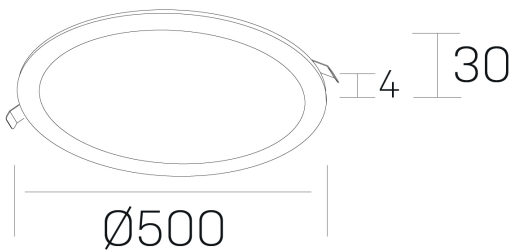

#### GENERAL DETAILS

INSTALLATION	recessed with frame
FINISHES ALUMINIUM	Black-Black
LIGHT DIRECTION	Fixed
INT/EXT IP DEGREE	IP 43
MATERIAL	Aluminum
IK DEGREE	IK03
UTILIZATION	Indoor
WARRANTY	5 years

#### ELECTRICAL DETAILS

LAMP	LED
POWER	48 W
COLOUR TEMPERATURE	3000K
LUMINOUS FLUX	4100 Lm
EFFICACY DIMMING	88 Lm/W
DIMABLE	Push
DRIVER	Remote
CLASS PROTECTION	II
COLOUR RENDERING INDEX	CRI >80
VOLTAGE	220-240 V
FRECUENCIA	50-60 Hz
CURRENT INTENSITY	1200 mA
LIFE TIME	50.000 h

#### GENERAL DIMENSIONS

DIMENSIONS	Ø 500 mm
CUT OUT	Ø 485 mm
HEIGHT	h 30 mm
DIMENSIONES DE EMBALAJE	N/A

\*Please might expect a max.15% figure reduction in finishes other than white