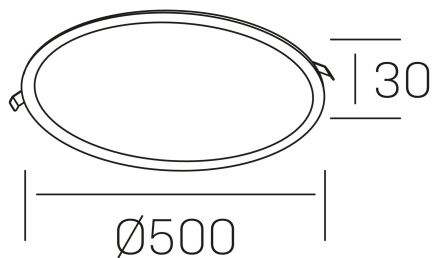

## GENERAL DETAILS

INSTALLATION	recessed with frame
FINISHES ALUMINIUM	Black-Black
LIGHT DIRECTION	Fixed
INT/EXT IP DEGREE	IP 43
MATERIAL	Aluminum
IK DEGREE	IK03
UTILIZATION	Indoor
WARRANTY	3 years

## ELECTRICAL DETAILS

LAMP	LED
POWER	48 W
COLOUR TEMPERATURE	3000K
LUMINOUS FLUX	4100 Lm
EFFICACY DIMMING	88 Lm/W
DIMABLE	Push
DRIVER	Remote
CLASS PROTECTION	II
COLOUR RENDERING INDEX	CRI >80
VOLTAGE	220-240 V
FRECUENCIA	50-60 Hz
CURRENT INTENSITY	1200 mA
LIFE TIME	35.000 h

## GENERAL DIMENSIONS

DIMENSIONS	Ø 500 mm
CUT OUT	Ø 485 mm
HEIGHT	h 30 mm
DIMENSIONES DE EMBALAJE	540 × 510 × 45 mm
PESO NETO	1.86

\*Please might expect a max.15% figure reduction in finishes other than white