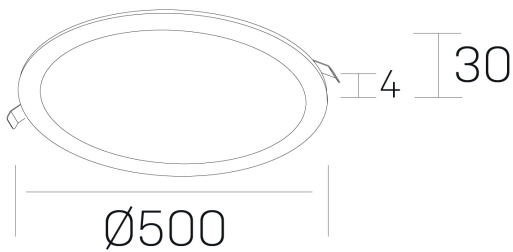

#### GENERAL DETAILS

INSTALLATION	recessed with frame
FINISHES ALUMINIUM	Black-Black
LIGHT DIRECTION	Fixed
INT/EXT IP DEGREE	IP 43
MATERIAL	Aluminum
IK DEGREE	IK03
UTILIZATION	Indoor
WARRANTY	5 years

#### ELECTRICAL DETAILS

LAMP	LED
POWER	48 W
COLOUR TEMPERATURE	3000K
LUMINOUS FLUX	4100 Lm
EFFICACY DIMMING	88 Lm/W
DIMABLE	PHASE CUT
DRIVER	Remote
CLASS PROTECTION	II
COLOUR RENDERING INDEX	CRI >80
VOLTAGE	220-240 V
FRECUENCIA	50-60 Hz
CURRENT INTENSITY	1200 mA
LIFE TIME	50.000 h

#### GENERAL DIMENSIONS

DIMENSIONS	Ø 500 mm
CUT OUT	Ø 485 mm
HEIGHT	h 30 mm
DIMENSIONES DE EMBALAJE	N/A

\*Please might expect a max.15% figure reduction in finishes other than white