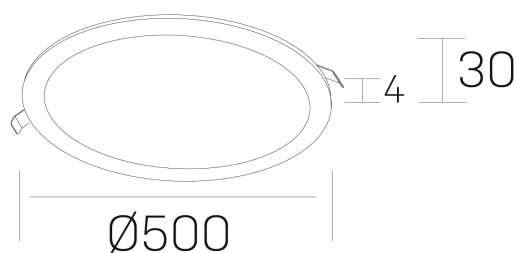

## GENERAL DETAILS

|                    |                     |
|--------------------|---------------------|
| INSTALLATION       | recessed with frame |
| FINISHES ALUMINIUM | Black-Black         |
| LIGHT DIRECTION    | Fixed               |
| INT/EXT IP DEGREE  | IP 43               |
| MATERIAL           | Aluminum            |
| IK DEGREE          | IK03                |
| UTILIZATION        | Indoor              |
| WARRANTY           | 5 years             |

## ELECTRICAL DETAILS

|                        |           |
|------------------------|-----------|
| LAMP                   | LED       |
| POWER                  | 48 W      |
| COLOUR TEMPERATURE     | 3000K     |
| LUMINOUS FLUX          | 4100 Lm   |
| EFFICACY DIMMING       | 88 Lm/W   |
| DIMABLE                | DALI      |
| DRIVER                 | Remote    |
| CLASS PROTECTION       | II        |
| COLOUR RENDERING INDEX | CRI >80   |
| VOLTAGE                | 220-240 V |
| FRECUENCIA             | 50-60 Hz  |
| CURRENT INTENSITY      | 1200 mA   |
| LIFE TIME              | 50.000 h  |

## GENERAL DIMENSIONS

|                         |          |
|-------------------------|----------|
| DIMENSIONS              | Ø 500 mm |
| CUT OUT                 | Ø 485 mm |
| HEIGHT                  | h 30 mm  |
| DIMENSIONES DE EMBALAJE | N/A      |