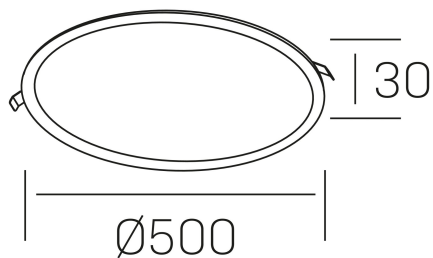

## GENERAL DETAILS

INSTALLATION	recessed with frame
FINISHES ALUMINIUM	Black-Black
LIGHT DIRECTION	Fixed
INT/EXT IP DEGREE	IP 43
MATERIAL	Aluminum
IK DEGREE	IK03
UTILIZATION	Indoor
WARRANTY	3 years

## ELECTRICAL DETAILS

LAMP	LED
POWER	48 W
COLOUR TEMPERATURE	3000K
LUMINOUS FLUX	4100 Lm
EFFICACY DIMMING	88 Lm/W
DIMABLE	DALI
DRIVER	Remote
CLASS PROTECTION	II
COLOUR RENDERING INDEX	CRI >80
VOLTAGE	220-240 V
FRECUENCIA	50-60 Hz
CURRENT INTENSITY	1200 mA
LIFE TIME	35.000 h

## GENERAL DIMENSIONS

DIMENSIONS	Ø 500 mm
CUT OUT	Ø 485 mm
HEIGHT	h 30 mm
DIMENSIONES DE EMBALAJE	540 × 510 × 45 mm
PESO NETO	1.86

\*Please might expect a max.15% figure reduction in finishes other than white