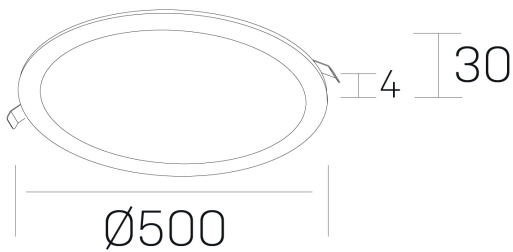

disc
K51702.06.RF.BK-BK.OP.ST.8.30.D1

GENERAL DETAILS

INSTALLATION	recessed with frame
FINISHES ALUMINIUM	Black-Black
LIGHT DIRECTION	Fixed
INT/EXT IP DEGREE	IP 43
MATERIAL	Aluminum
IK DEGREE	IK03
UTILIZATION	Indoor
WARRANTY	5 years

ELECTRICAL DETAILS

LAMP	LED
POWER	48 W
COLOUR TEMPERATURE	3000K
LUMINOUS FLUX	4100 Lm
EFFICACY DIMMING	88 Lm/W
DIMABLE	1.10v
DRIVER	Remote
CLASS PROTECTION	II
COLOUR RENDERING INDEX	CRI >80
VOLTAGE	220-240 V
FRECUENCIA	50-60 Hz
CURRENT INTENSITY	1200 mA
LIFE TIME	50.000 h

GENERAL DIMENSIONS

DIMENSIONS	Ø 500 mm
CUT OUT	Ø 485 mm
HEIGHT	h 30 mm
DIMENSIONES DE EMBALAJE	N/A

*Please might expect a max.15% figure reduction in finishes other than white