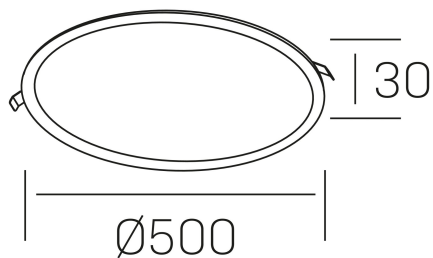

disc
K51702.06.RF.BK-BK.OP.ST.8.30.D1

GENERAL DETAILS

INSTALLATION	recessed with frame
FINISHES ALUMINIUM	Black-Black
LIGHT DIRECTION	Fixed
INT/EXT IP DEGREE	IP 43
MATERIAL	Aluminum
IK DEGREE	IK03
UTILIZATION	Indoor
WARRANTY	3 years

ELECTRICAL DETAILS

LAMP	LED
POWER	48 W
COLOUR TEMPERATURE	3000K
LUMINOUS FLUX	4100 Lm
EFFICACY DIMMING	88 Lm/W
DIMABLE	1.10v
DRIVER	Remote
CLASS PROTECTION	II
COLOUR RENDERING INDEX	CRI >80
VOLTAGE	220-240 V
FRECUENCIA	50-60 Hz
CURRENT INTENSITY	1200 mA
LIFE TIME	35.000 h

GENERAL DIMENSIONS

DIMENSIONS	Ø 500 mm
CUT OUT	Ø 485 mm
HEIGHT	h 30 mm
DIMENSIONES DE EMBALAJE	540 × 510 × 45 mm
PESO NETO	1.86

*Please might expect a max.15% figure reduction in finishes other than white