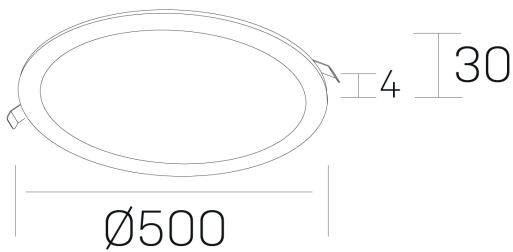

disc
K51702.06.RF.BK-BK.OP.ST.8.30

GENERAL DETAILS

INSTALLATION	recessed with frame
FINISHES ALUMINIUM	Black-Black
LIGHT DIRECTION	Fixed
INT/EXT IP DEGREE	IP 43
MATERIAL	Aluminum
IK DEGREE	IK03
UTILIZATION	Indoor
WARRANTY	5 years

ELECTRICAL DETAILS

LAMP	LED
POWER	48 W
COLOUR TEMPERATURE	3000K
LUMINOUS FLUX	4100 Lm
EFFICACY DIMMING	88 Lm/W
DIMABLE	No Dim
DRIVER	Remote
CLASS PROTECTION	II
COLOUR RENDERING INDEX	CRI >80
VOLTAGE	220-240 V
FRECUENCIA	50-60 Hz
CURRENT INTENSITY	1200 mA
LIFE TIME	50.000 h

GENERAL DIMENSIONS

DIMENSIONS	Ø 500 mm
CUT OUT	Ø 485 mm
HEIGHT	h 30 mm
DIMENSIONES DE EMBALAJE	N/A

*Please might expect a max.15% figure reduction in finishes other than white