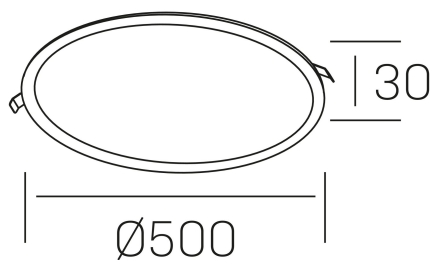

disc
K51702.06.RF.BK-BK.OP.ST.8.30

GENERAL DETAILS

INSTALLATION	recessed with frame
FINISHES ALUMINIUM	Black-Black
LIGHT DIRECTION	Fixed
INT/EXT IP DEGREE	IP 43
MATERIAL	Aluminum
IK DEGREE	IK03
UTILIZATION	Indoor
WARRANTY	3 years

ELECTRICAL DETAILS

LAMP	LED
POWER	48 W
COLOUR TEMPERATURE	3000K
LUMINOUS FLUX	4100 Lm
EFFICACY DIMMING	88 Lm/W
DIMABLE	No Dim
DRIVER	Remote
CLASS PROTECTION	II
COLOUR RENDERING INDEX	CRI >80
VOLTAGE	220-240 V
FRECUENCIA	50-60 Hz
CURRENT INTENSITY	1200 mA
LIFE TIME	35.000 h

GENERAL DIMENSIONS

DIMENSIONS	Ø 500 mm
CUT OUT	Ø 485 mm
HEIGHT	h 30 mm
DIMENSIONES DE EMBALAJE	540 × 510 × 45 mm
PESO NETO	1.86

*Please might expect a max.15% figure reduction in finishes other than white