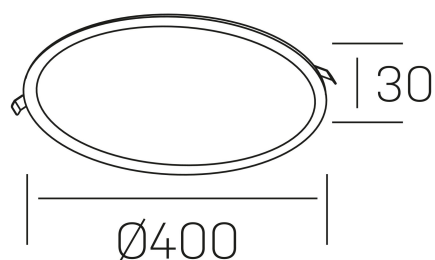

disc
K51702.05.RF.WH-WH.OP.ST.8.40.PU

GENERAL DETAILS

INSTALLATION	recessed with frame
FINISHES ALUMINIUM	White-White
LIGHT DIRECTION	Fixed
INT/EXT IP DEGREE	IP 43
MATERIAL	Aluminum
IK DEGREE	IK03
UTILIZATION	Indoor
WARRANTY	3 years

ELECTRICAL DETAILS

LAMP	LED
POWER	36 W
COLOUR TEMPERATURE	4000K
LUMINOUS FLUX	3400 Lm
EFFICACY DIMMING	96 Lm/W
DIMABLE	Push
DRIVER	Remote
CLASS PROTECTION	II
COLOUR RENDERING INDEX	CRI >80
VOLTAGE	220-240 V
FRECUENCIA	50-60 Hz
CURRENT INTENSITY	900 mA
LIFE TIME	35.000 h

GENERAL DIMENSIONS

DIMENSIONS	Ø 400 mm
CUT OUT	Ø 385 mm
HEIGHT	h 30 mm
DIMENSIONES DE EMBALAJE	420 × 410 × 45 mm
PESO NETO	1.22

*Please might expect a max.15% figure reduction in finishes other than white