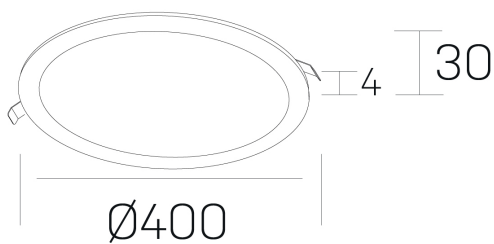

disc
K51702.05.RF.WH-WH.OP.ST.8.40.PU

GENERAL DETAILS

INSTALLATION	recessed with frame
FINISHES ALUMINIUM	White-White
LIGHT DIRECTION	Fixed
INT/EXT IP DEGREE	IP 43
MATERIAL	Aluminum
IK DEGREE	IK03
UTILIZATION	Indoor
WARRANTY	5 years

ELECTRICAL DETAILS

LAMP	LED
POWER	36 W
COLOUR TEMPERATURE	4000K
LUMINOUS FLUX	3400 Lm
EFFICACY DIMMING	96 Lm/W
DIMABLE	Push
DRIVER	Remote
CLASS PROTECTION	II
COLOUR RENDERING INDEX	CRI >80
VOLTAGE	220-240 V
CURRENT INTENSITY	900 mA
LIFE TIME	50.000 h

GENERAL DIMENSIONS

DIMENSIONS	Ø 400 mm
CUT OUT	Ø 385 mm
HEIGHT	h 30 mm
DIMENSIONES DE EMBALAJE	N/A

*Please might expect a max.15% figure reduction in finishes other than white