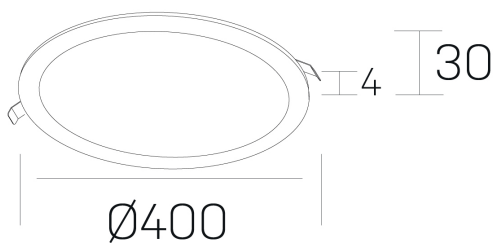

disc
K51702.05.RF.WH-WH.OP.ST.8.40.PU

GENERAL DETAILS

INSTALLATION	recessed with frame
FINISHES ALUMINIUM	White-White
LIGHT DIRECTION	Fixed
INT/EXT IP DEGREE	IP 43
MATERIAL	Aluminum
IK DEGREE	IK03
UTILIZATION	Indoor
WARRANTY	5 years

ELECTRICAL DETAILS

LAMP	LED
POWER	36 W
COLOUR TEMPERATURE	4000K
LUMINOUS FLUX	3400 Lm
EFFICACY DIMMING	96 Lm/W
DIMABLE	Push
DRIVER	Remote
CLASS PROTECTION	II
COLOUR RENDERING INDEX	CRI >80
VOLTAGE	220-240 V
FRECUENCIA	50-60 Hz
CURRENT INTENSITY	900 mA
LIFE TIME	50.000 h

GENERAL DIMENSIONS

DIMENSIONS	Ø 400 mm
CUT OUT	Ø 385 mm
HEIGHT	h 30 mm
DIMENSIONES DE EMBALAJE	N/A

*Please might expect a max.15% figure reduction in finishes other than white