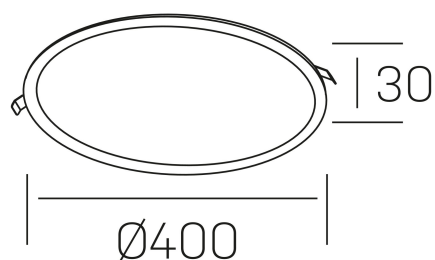

disc
K51702.05.RF.WH-WH.OP.ST.8.40.DA

GENERAL DETAILS

INSTALLATION	recessed with frame
FINISHES ALUMINIUM	White-White
LIGHT DIRECTION	Fixed
INT/EXT IP DEGREE	IP 43
MATERIAL	Aluminum
IK DEGREE	IK03
UTILIZATION	Indoor
WARRANTY	3 years

ELECTRICAL DETAILS

LAMP	LED
POWER	36 W
COLOUR TEMPERATURE	4000K
LUMINOUS FLUX	3400 Lm
EFFICACY DIMMING	96 Lm/W
DIMABLE	DALI
DRIVER	Remote
CLASS PROTECTION	II
COLOUR RENDERING INDEX	CRI >80
VOLTAGE	220-240 V
FRECUENCIA	50-60 Hz
CURRENT INTENSITY	900 mA
LIFE TIME	35.000 h

GENERAL DIMENSIONS

DIMENSIONS	Ø 400 mm
CUT OUT	Ø 385 mm
HEIGHT	h 30 mm
DIMENSIONES DE EMBALAJE	420 × 410 × 45 mm
PESO NETO	1.22

*Please might expect a max.15% figure reduction in finishes other than white