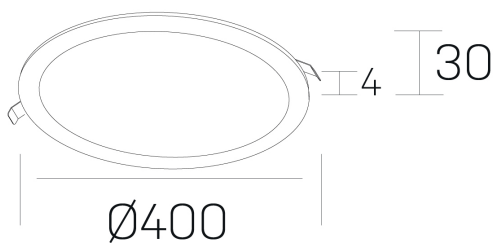

#### GENERAL DETAILS

INSTALLATION	recessed with frame
FINISHES ALUMINIUM	White-White
LIGHT DIRECTION	Fixed
INT/EXT IP DEGREE	IP 43
MATERIAL	Aluminum
IK DEGREE	IK03
UTILIZATION	Indoor
WARRANTY	5 years

#### ELECTRICAL DETAILS

LAMP	LED
POWER	36 W
COLOUR TEMPERATURE	4000K
LUMINOUS FLUX	3400 Lm
EFFICACY DIMMING	96 Lm/W
DIMABLE	DALI
DRIVER	Remote
CLASS PROTECTION	II
COLOUR RENDERING INDEX	CRI >80
VOLTAGE	220-240 V
FRECUENCIA	50-60 Hz
CURRENT INTENSITY	900 mA
LIFE TIME	50.000 h

#### GENERAL DIMENSIONS

DIMENSIONS	Ø 400 mm
CUT OUT	Ø 385 mm
HEIGHT	h 30 mm
DIMENSIONES DE EMBALAJE	N/A

\*Please might expect a max.15% figure reduction in finishes other than white