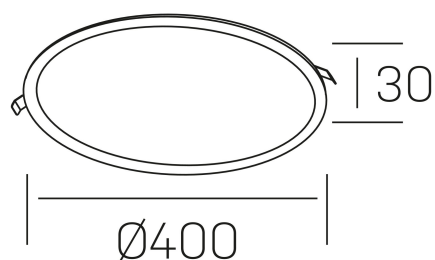

## GENERAL DETAILS

INSTALLATION	recessed with frame
FINISHES ALUMINIUM	White-White
LIGHT DIRECTION	Fixed
INT/EXT IP DEGREE	IP 43
MATERIAL	Aluminum
IK DEGREE	IK03
UTILIZATION	Indoor
WARRANTY	3 years

## ELECTRICAL DETAILS

LAMP	LED
POWER	36 W
COLOUR TEMPERATURE	4000K
LUMINOUS FLUX	3400 Lm
EFFICACY DIMMING	96 Lm/W
DIMABLE	1.10v
DRIVER	Remote
CLASS PROTECTION	II
COLOUR RENDERING INDEX	CRI >80
VOLTAGE	220-240 V
FRECUENCIA	50-60 Hz
CURRENT INTENSITY	900 mA
LIFE TIME	35.000 h

## GENERAL DIMENSIONS

DIMENSIONS	Ø 400 mm
CUT OUT	Ø 385 mm
HEIGHT	h 30 mm
DIMENSIONES DE EMBALAJE	420 × 410 × 45 mm
PESO NETO	1.22

\*Please might expect a max.15% figure reduction in finishes other than white