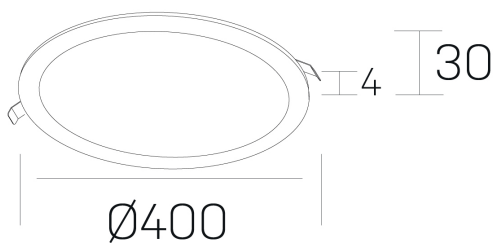

#### GENERAL DETAILS

INSTALLATION	recessed with frame
FINISHES ALUMINIUM	White-White
LIGHT DIRECTION	Fixed
INT/EXT IP DEGREE	IP 43
MATERIAL	Aluminum
IK DEGREE	IK03
UTILIZATION	Indoor
WARRANTY	5 years

#### ELECTRICAL DETAILS

LAMP	LED
POWER	36 W
COLOUR TEMPERATURE	4000K
LUMINOUS FLUX	3400 Lm
EFFICACY DIMMING	96 Lm/W
DIMABLE	1.10v
DRIVER	Remote
CLASS PROTECTION	II
COLOUR RENDERING INDEX	CRI >80
VOLTAGE	220-240 V
FRECUENCIA	50-60 Hz
CURRENT INTENSITY	900 mA
LIFE TIME	50.000 h

#### GENERAL DIMENSIONS

DIMENSIONS	Ø 400 mm
CUT OUT	Ø 385 mm
HEIGHT	h 30 mm
DIMENSIONES DE EMBALAJE	N/A

\*Please might expect a max.15% figure reduction in finishes other than white