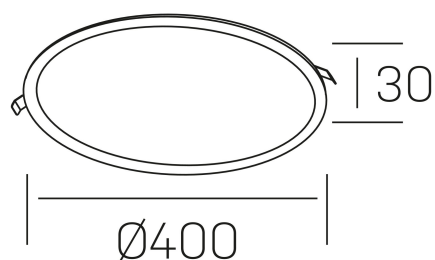

disc
K51702.05.RF.WH-WH.OP.ST.8.40

GENERAL DETAILS

INSTALLATION	recessed with frame
FINISHES ALUMINIUM	White-White
LIGHT DIRECTION	Fixed
INT/EXT IP DEGREE	IP 43
MATERIAL	Aluminum
IK DEGREE	IK03
UTILIZATION	Indoor
WARRANTY	3 years

ELECTRICAL DETAILS

LAMP	LED
POWER	36 W
COLOUR TEMPERATURE	4000K
LUMINOUS FLUX	3400 Lm
EFFICACY DIMMING	96 Lm/W
DIMABLE	No Dim
DRIVER	Remote
CLASS PROTECTION	II
COLOUR RENDERING INDEX	CRI >80
VOLTAGE	220-240 V
FRECUENCIA	50-60 Hz
CURRENT INTENSITY	900 mA
LIFE TIME	35.000 h

GENERAL DIMENSIONS

DIMENSIONS	Ø 400 mm
CUT OUT	Ø 385 mm
HEIGHT	h 30 mm
DIMENSIONES DE EMBALAJE	420 × 410 × 45 mm
PESO NETO	1.22

*Please might expect a max.15% figure reduction in finishes other than white