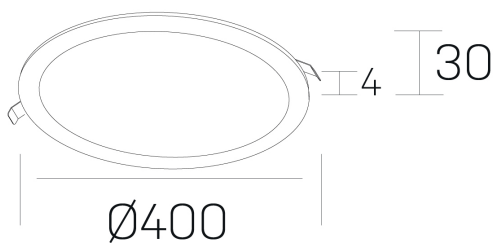

disc
K51702.05.RF.WH-WH.OP.ST.8.40

GENERAL DETAILS

| | |
|--------------------|---------------------|
| INSTALLATION | recessed with frame |
| FINISHES ALUMINIUM | White-White |
| LIGHT DIRECTION | Fixed |
| INT/EXT IP DEGREE | IP 43 |
| MATERIAL | Aluminum |
| IK DEGREE | IK03 |
| UTILIZATION | Indoor |
| WARRANTY | 5 years |

ELECTRICAL DETAILS

| | |
|------------------------|-----------|
| LAMP | LED |
| POWER | 36 W |
| COLOUR TEMPERATURE | 4000K |
| LUMINOUS FLUX | 3400 Lm |
| EFFICACY DIMMING | 96 Lm/W |
| DIMABLE | No Dim |
| DRIVER | Remote |
| CLASS PROTECTION | II |
| COLOUR RENDERING INDEX | CRI >80 |
| VOLTAGE | 220-240 V |
| CURRENT INTENSITY | 900 mA |
| LIFE TIME | 50.000 h |

GENERAL DIMENSIONS

| | |
|-------------------------|----------|
| DIMENSIONS | Ø 400 mm |
| CUT OUT | Ø 385 mm |
| HEIGHT | h 30 mm |
| DIMENSIONES DE EMBALAJE | N/A |

*Please might expect a max.15% figure reduction in finishes other than white