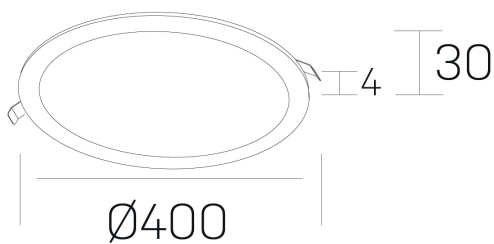

disc
K51702.05.RF.WH-WH.OP.ST.8.40

GENERAL DETAILS

INSTALLATION	recessed with frame
FINISHES ALUMINIUM	White-White
LIGHT DIRECTION	Fixed
INT/EXT IP DEGREE	IP 43
MATERIAL	Aluminum
IK DEGREE	IK03
UTILIZATION	Indoor
WARRANTY	3 years

ELECTRICAL DETAILS

LAMP	LED
POWER	36 W
COLOUR TEMPERATURE	4000K
LUMINOUS FLUX	3400 Lm
EFFICACY DIMMING	96 Lm/W
DIMABLE	No Dim
DRIVER	Remote
CLASS PROTECTION	II
COLOUR RENDERING INDEX	CRI >80
VOLTAGE	220-240 V
FRECUENCIA	50-60 Hz
CURRENT INTENSITY	900 mA
LIFE TIME	35.000 h

GENERAL DIMENSIONS

DIMENSIONS	Ø 400 mm
CUT OUT	Ø 385 mm
HEIGHT	h 30 mm
DIMENSIONES DE EMBALAJE	N/A

*Please might expect a max.15% figure reduction in finishes other than white