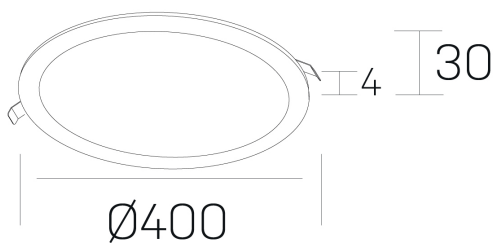

disc
K51702.05.RF.WH-WH.OP.ST.8.40

GENERAL DETAILS

INSTALLATION	recessed with frame
FINISHES ALUMINIUM	White-White
LIGHT DIRECTION	Fixed
INT/EXT IP DEGREE	IP 43
MATERIAL	Aluminum
IK DEGREE	IK03
UTILIZATION	Indoor
WARRANTY	5 years

ELECTRICAL DETAILS

LAMP	LED
POWER	36 W
COLOUR TEMPERATURE	4000K
LUMINOUS FLUX	3400 Lm
EFFICACY DIMMING	96 Lm/W
DIMABLE	No Dim
DRIVER	Remote
CLASS PROTECTION	II
COLOUR RENDERING INDEX	CRI >80
VOLTAGE	220-240 V
FRECUENCIA	50-60 Hz
CURRENT INTENSITY	900 mA
LIFE TIME	50.000 h

GENERAL DIMENSIONS

DIMENSIONS	Ø 400 mm
CUT OUT	Ø 385 mm
HEIGHT	h 30 mm
DIMENSIONES DE EMBALAJE	N/A

*Please might expect a max.15% figure reduction in finishes other than white