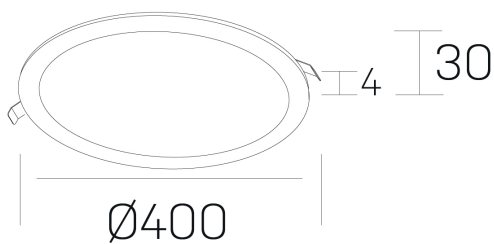

#### GENERAL DETAILS

INSTALLATION	recessed with frame
FINISHES ALUMINIUM	White-White
LIGHT DIRECTION	Fixed
INT/EXT IP DEGREE	IP 43
MATERIAL	Aluminum
IK DEGREE	IK03
UTILIZATION	Indoor
WARRANTY	5 years

#### ELECTRICAL DETAILS

LAMP	LED
POWER	36 W
COLOUR TEMPERATURE	4000K
LUMINOUS FLUX	3400 Lm
EFFICACY DIMMING	96 Lm/W
DIMABLE	No Dim
DRIVER	Remote
CLASS PROTECTION	II
COLOUR RENDERING INDEX	CRI >80
VOLTAGE	220-240 V
CURRENT INTENSITY	900 mA
LIFE TIME	50.000 h

#### GENERAL DIMENSIONS

DIMENSIONS	Ø 400 mm
CUT OUT	Ø 385 mm
HEIGHT	h 30 mm
DIMENSIONES DE EMBALAJE	N/A

\*Please might expect a max.15% figure reduction in finishes other than white