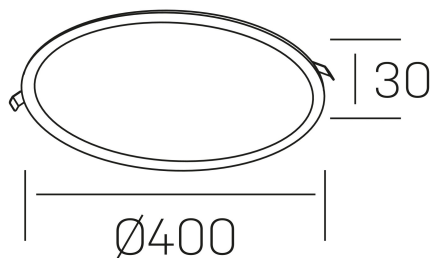

disc
K51702.05.RF.WH-WH.OP.ST.8.30.PU

GENERAL DETAILS

INSTALLATION	recessed with frame
FINISHES ALUMINIUM	White-White
LIGHT DIRECTION	Fixed
INT/EXT IP DEGREE	IP 43
MATERIAL	Aluminum
IK DEGREE	IK03
UTILIZATION	Indoor
WARRANTY	3 years

ELECTRICAL DETAILS

LAMP	LED
POWER	36 W
COLOUR TEMPERATURE	3000K
LUMINOUS FLUX	3350 Lm
EFFICACY DIMMING	95 Lm/W
DIMABLE	Push
DRIVER	Remote
CLASS PROTECTION	II
COLOUR RENDERING INDEX	CRI >80
VOLTAGE	220-240 V
FRECUENCIA	50-60 Hz
CURRENT INTENSITY	900 mA
LIFE TIME	35.000 h

GENERAL DIMENSIONS

DIMENSIONS	Ø 400 mm
CUT OUT	Ø 385 mm
HEIGHT	h 30 mm
DIMENSIONES DE EMBALAJE	420 × 410 × 45 mm
PESO NETO	1.22

*Please might expect a max.15% figure reduction in finishes other than white