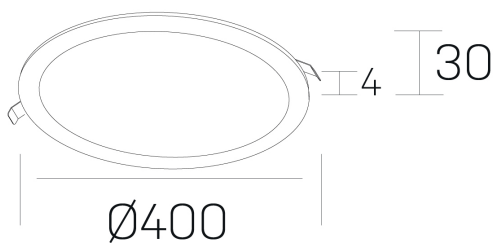

disc
K51702.05.RF.WH-WH.OP.ST.8.30.PU

GENERAL DETAILS

INSTALLATION	recessed with frame
FINISHES ALUMINIUM	White-White
LIGHT DIRECTION	Fixed
INT/EXT IP DEGREE	IP 43
MATERIAL	Aluminum
IK DEGREE	IK03
UTILIZATION	Indoor
WARRANTY	5 years

ELECTRICAL DETAILS

LAMP	LED
POWER	36 W
COLOUR TEMPERATURE	3000K
LUMINOUS FLUX	3350 Lm
EFFICACY DIMMING	95 Lm/W
DIMABLE	Push
DRIVER	Remote
CLASS PROTECTION	II
COLOUR RENDERING INDEX	CRI >80
VOLTAGE	220-240 V
CURRENT INTENSITY	900 mA
LIFE TIME	50.000 h

GENERAL DIMENSIONS

DIMENSIONS	Ø 400 mm
CUT OUT	Ø 385 mm
HEIGHT	h 30 mm
DIMENSIONES DE EMBALAJE	N/A

*Please might expect a max.15% figure reduction in finishes other than white