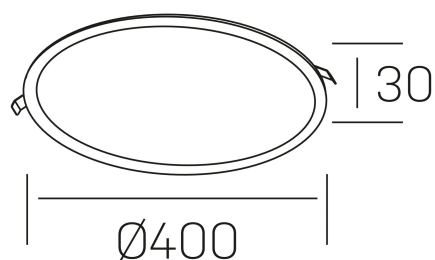

disc

K51702.05.RF.WH-WH.OP.ST.8.30.DA

GENERAL DETAILS

INSTALLATION	recessed with frame
FINISHES ALUMINIUM	White-White
LIGHT DIRECTION	Fixed
INT/EXT IP DEGREE	IP 43
MATERIAL	Aluminum
IK DEGREE	IK03
UTILIZATION	Indoor
WARRANTY	3 years

ELECTRICAL DETAILS

LAMP	LED
POWER	36 W
COLOUR TEMPERATURE	3000K
LUMINOUS FLUX	3350 Lm
EFFICACY DIMMING	95 Lm/W
DIMABLE	DALI
DRIVER	Remote
CLASS PROTECTION	II
COLOUR RENDERING INDEX	CRI >80
VOLTAGE	220-240 V
FRECUENCIA	50-60 Hz
CURRENT INTENSITY	900 mA
LIFE TIME	35.000 h

GENERAL DIMENSIONS

DIMENSIONS	Ø 400 mm
CUT OUT	Ø 385 mm
HEIGHT	h 30 mm
DIMENSIONES DE EMBALAJE	420 × 410 × 45 mm
PESO NETO	1.22

*Please might expect a max.15% figure reduction in finishes other than white