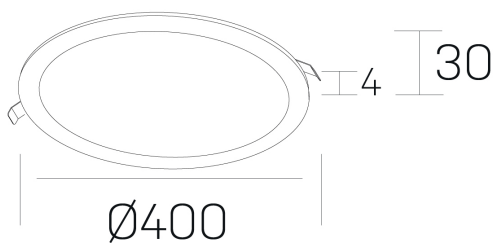

#### GENERAL DETAILS

INSTALLATION	recessed with frame
FINISHES ALUMINIUM	White-White
LIGHT DIRECTION	Fixed
INT/EXT IP DEGREE	IP 43
MATERIAL	Aluminum
IK DEGREE	IK03
UTILIZATION	Indoor
WARRANTY	5 years

#### ELECTRICAL DETAILS

LAMP	LED
POWER	36 W
COLOUR TEMPERATURE	3000K
LUMINOUS FLUX	3350 Lm
EFFICACY DIMMING	95 Lm/W
DIMABLE	DALI
DRIVER	Remote
CLASS PROTECTION	II
COLOUR RENDERING INDEX	CRI >80
VOLTAGE	220-240 V
FRECUENCIA	50-60 Hz
CURRENT INTENSITY	900 mA
LIFE TIME	50.000 h

#### GENERAL DIMENSIONS

DIMENSIONS	Ø 400 mm
CUT OUT	Ø 385 mm
HEIGHT	h 30 mm
DIMENSIONES DE EMBALAJE	N/A

\*Please might expect a max.15% figure reduction in finishes other than white