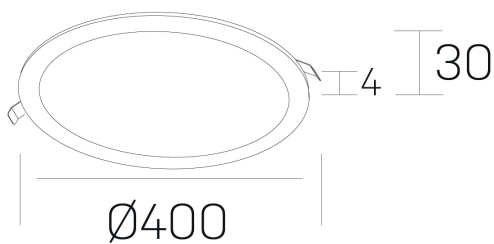

disc
K51702.05.RF.WH-WH.OP.ST.8.30.D1

GENERAL DETAILS

INSTALLATION	recessed with frame
FINISHES ALUMINIUM	White-White
LIGHT DIRECTION	Fixed
INT/EXT IP DEGREE	IP 43
MATERIAL	Aluminum
IK DEGREE	IK03
UTILIZATION	Indoor
WARRANTY	5 years

ELECTRICAL DETAILS

LAMP	LED
POWER	36 W
COLOUR TEMPERATURE	3000K
LUMINOUS FLUX	3350 Lm
EFFICACY DIMMING	95 Lm/W
DIMABLE	1.10v
DRIVER	Remote
CLASS PROTECTION	II
COLOUR RENDERING INDEX	CRI >80
VOLTAGE	220-240 V
FRECUENCIA	50-60 Hz
CURRENT INTENSITY	900 mA
LIFE TIME	50.000 h

GENERAL DIMENSIONS

DIMENSIONS	Ø 400 mm
CUT OUT	Ø 385 mm
HEIGHT	h 30 mm
DIMENSIONES DE EMBALAJE	N/A

*Please might expect a max.15% figure reduction in finishes other than white