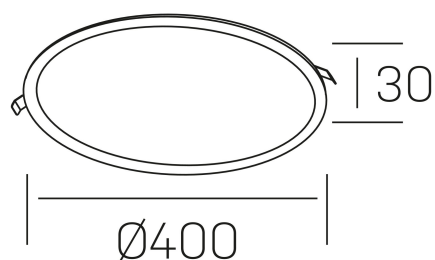

## GENERAL DETAILS

INSTALLATION	recessed with frame
FINISHES ALUMINIUM	White-White
LIGHT DIRECTION	Fixed
INT/EXT IP DEGREE	IP 43
MATERIAL	Aluminum
IK DEGREE	IK03
UTILIZATION	Indoor
WARRANTY	3 years

## ELECTRICAL DETAILS

LAMP	LED
POWER	36 W
COLOUR TEMPERATURE	3000K
LUMINOUS FLUX	3350 Lm
EFFICACY DIMMING	95 Lm/W
DIMABLE	1.10v
DRIVER	Remote
CLASS PROTECTION	II
COLOUR RENDERING INDEX	CRI >80
VOLTAGE	220-240 V
FRECUENCIA	50-60 Hz
CURRENT INTENSITY	900 mA
LIFE TIME	35.000 h

## GENERAL DIMENSIONS

DIMENSIONS	Ø 400 mm
CUT OUT	Ø 385 mm
HEIGHT	h 30 mm
DIMENSIONES DE EMBALAJE	420 × 410 × 45 mm
PESO NETO	1.22

\*Please might expect a max.15% figure reduction in finishes other than white