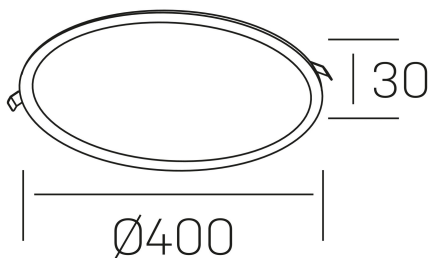

disc
K51702.05.RF.WH-WH.OP.ST.8.30

GENERAL DETAILS

INSTALLATION	recessed with frame
FINISHES ALUMINIUM	White-White
LIGHT DIRECTION	Fixed
INT/EXT IP DEGREE	IP 43
MATERIAL	Aluminum
IK DEGREE	IK03
UTILIZATION	Indoor
WARRANTY	3 years

ELECTRICAL DETAILS

LAMP	LED
POWER	36 W
COLOUR TEMPERATURE	3000K
LUMINOUS FLUX	3350 Lm
EFFICACY DIMMING	95 Lm/W
DIMABLE	No Dim
DRIVER	Remote
CLASS PROTECTION	II
COLOUR RENDERING INDEX	CRI >80
VOLTAGE	220-240 V
FRECUENCIA	50-60 Hz
CURRENT INTENSITY	900 mA
LIFE TIME	35.000 h

GENERAL DIMENSIONS

DIMENSIONS	Ø 400 mm
CUT OUT	Ø 385 mm
HEIGHT	h 30 mm
DIMENSIONES DE EMBALAJE	420 × 410 × 45 mm
PESO NETO	1.22

*Please might expect a max.15% figure reduction in finishes other than white