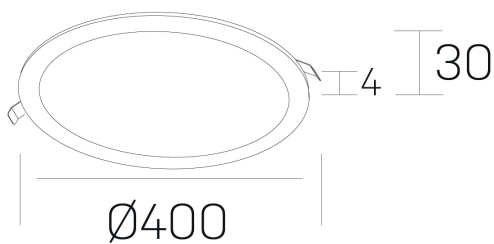

disc
K51702.05.RF.WH-WH.OP.ST.8.30

GENERAL DETAILS

| | |
|--------------------|---------------------|
| INSTALLATION | recessed with frame |
| FINISHES ALUMINIUM | White-White |
| LIGHT DIRECTION | Fixed |
| INT/EXT IP DEGREE | IP 43 |
| MATERIAL | Aluminum |
| IK DEGREE | IK03 |
| UTILIZATION | Indoor |
| WARRANTY | 5 years |

ELECTRICAL DETAILS

| | |
|------------------------|-----------|
| LAMP | LED |
| POWER | 36 W |
| COLOUR TEMPERATURE | 3000K |
| LUMINOUS FLUX | 3350 Lm |
| EFFICACY DIMMING | 95 Lm/W |
| DIMABLE | No Dim |
| DRIVER | Remote |
| CLASS PROTECTION | II |
| COLOUR RENDERING INDEX | CRI >80 |
| VOLTAGE | 220-240 V |
| FRECUENCIA | 50-60 Hz |
| CURRENT INTENSITY | 900 mA |
| LIFE TIME | 50.000 h |

GENERAL DIMENSIONS

| | |
|-------------------------|----------|
| DIMENSIONS | Ø 400 mm |
| CUT OUT | Ø 385 mm |
| HEIGHT | h 30 mm |
| DIMENSIONES DE EMBALAJE | N/A |

*Please might expect a max.15% figure reduction in finishes other than white