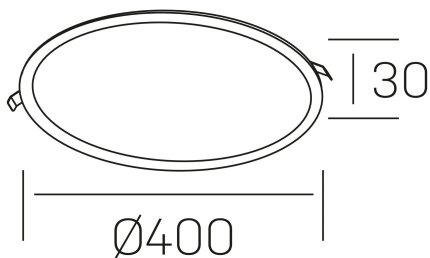

disc
K51702.05.RF.BK-BK.OP.ST.8.40.PU

GENERAL DETAILS

INSTALLATION	recessed with frame
FINISHES ALUMINIUM	Black-Black
LIGHT DIRECTION	Fixed
INT/EXT IP DEGREE	IP 43
MATERIAL	Aluminum
IK DEGREE	IK03
UTILIZATION	Indoor
WARRANTY	3 years

ELECTRICAL DETAILS

LAMP	LED
POWER	36 W
COLOUR TEMPERATURE	4000K
LUMINOUS FLUX	3400 Lm
EFFICACY DIMMING	96 Lm/W
DIMABLE	Push
DRIVER	Remote
CLASS PROTECTION	II
COLOUR RENDERING INDEX	CRI >80
VOLTAGE	220-240 V
FRECUENCIA	50-60 Hz
CURRENT INTENSITY	900 mA
LIFE TIME	35.000 h

GENERAL DIMENSIONS

DIMENSIONS	Ø 400 mm
CUT OUT	Ø 385 mm
HEIGHT	h 30 mm
DIMENSIONES DE EMBALAJE	420 × 410 × 45 mm
PESO NETO	1.22

*Please might expect a max.15% figure reduction in finishes other than white