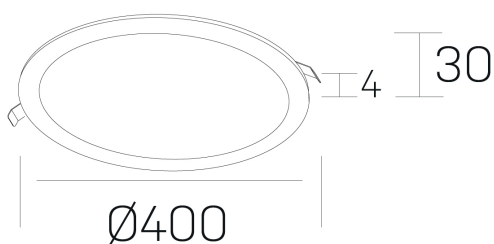

#### GENERAL DETAILS

INSTALLATION	recessed with frame
FINISHES ALUMINIUM	Black-Black
LIGHT DIRECTION	Fixed
INT/EXT IP DEGREE	IP 43
MATERIAL	Aluminum
IK DEGREE	IK03
UTILIZATION	Indoor
WARRANTY	5 years

#### ELECTRICAL DETAILS

LAMP	LED
POWER	36 W
COLOUR TEMPERATURE	4000K
LUMINOUS FLUX	3400 Lm
EFFICACY DIMMING	96 Lm/W
DIMABLE	Push
DRIVER	Remote
CLASS PROTECTION	II
COLOUR RENDERING INDEX	CRI >80
VOLTAGE	220-240 V
FRECUENCIA	50-60 Hz
CURRENT INTENSITY	900 mA
LIFE TIME	50.000 h

#### GENERAL DIMENSIONS

DIMENSIONS	Ø 400 mm
CUT OUT	Ø 385 mm
HEIGHT	h 30 mm
DIMENSIONES DE EMBALAJE	N/A

\*Please might expect a max.15% figure reduction in finishes other than white