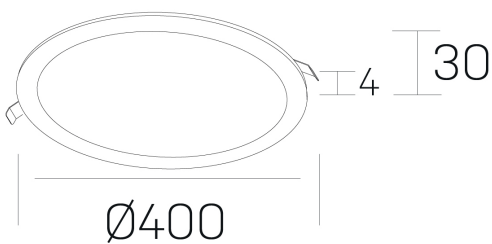

disc
K51702.05.RF.BK-BK.OP.ST.8.40.DA

GENERAL DETAILS

INSTALLATION	recessed with frame
FINISHES ALUMINIUM	Black-Black
LIGHT DIRECTION	Fixed
INT/EXT IP DEGREE	IP 43
MATERIAL	Aluminum
IK DEGREE	IK03
UTILIZATION	Indoor
WARRANTY	5 years

ELECTRICAL DETAILS

LAMP	LED
POWER	36 W
COLOUR TEMPERATURE	4000K
LUMINOUS FLUX	3400 Lm
EFFICACY DIMMING	96 Lm/W
DIMABLE	DALI
DRIVER	Remote
CLASS PROTECTION	II
COLOUR RENDERING INDEX	CRI >80
VOLTAGE	220-240 V
FRECUENCIA	50-60 Hz
CURRENT INTENSITY	900 mA
LIFE TIME	50.000 h

GENERAL DIMENSIONS

DIMENSIONS	Ø 400 mm
CUT OUT	Ø 385 mm
HEIGHT	h 30 mm
DIMENSIONES DE EMBALAJE	N/A

*Please might expect a max.15% figure reduction in finishes other than white