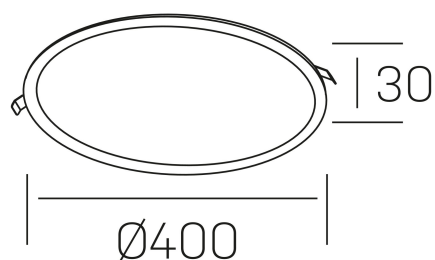

disc
K51702.05.RF.BK-BK.OP.ST.8.40.DA

GENERAL DETAILS

INSTALLATION	recessed with frame
FINISHES ALUMINIUM	Black-Black
LIGHT DIRECTION	Fixed
INT/EXT IP DEGREE	IP 43
MATERIAL	Aluminum
IK DEGREE	IK03
UTILIZATION	Indoor
WARRANTY	3 years

ELECTRICAL DETAILS

LAMP	LED
POWER	36 W
COLOUR TEMPERATURE	4000K
LUMINOUS FLUX	3400 Lm
EFFICACY DIMMING	96 Lm/W
DIMABLE	DALI
DRIVER	Remote
CLASS PROTECTION	II
COLOUR RENDERING INDEX	CRI >80
VOLTAGE	220-240 V
FRECUENCIA	50-60 Hz
CURRENT INTENSITY	900 mA
LIFE TIME	35.000 h

GENERAL DIMENSIONS

DIMENSIONS	Ø 400 mm
CUT OUT	Ø 385 mm
HEIGHT	h 30 mm
DIMENSIONES DE EMBALAJE	420 × 410 × 45 mm
PESO NETO	1.22

*Please might expect a max.15% figure reduction in finishes other than white