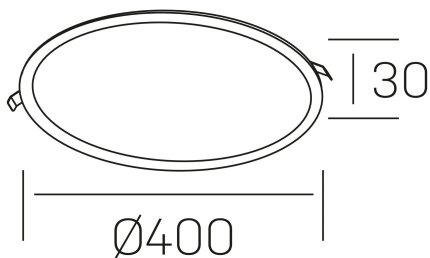

disc
K51702.05.RF.BK-BK.OP.ST.8.40.D1

GENERAL DETAILS

INSTALLATION	recessed with frame
FINISHES ALUMINIUM	Black-Black
LIGHT DIRECTION	Fixed
INT/EXT IP DEGREE	IP 43
MATERIAL	Aluminum
IK DEGREE	IK03
UTILIZATION	Indoor
WARRANTY	3 years

ELECTRICAL DETAILS

LAMP	LED
POWER	36 W
COLOUR TEMPERATURE	4000K
LUMINOUS FLUX	3400 Lm
EFFICACY DIMMING	96 Lm/W
DIMABLE	1.10v
DRIVER	Remote
CLASS PROTECTION	II
COLOUR RENDERING INDEX	CRI >80
VOLTAGE	220-240 V
FRECUENCIA	50-60 Hz
CURRENT INTENSITY	900 mA
LIFE TIME	35.000 h

GENERAL DIMENSIONS

DIMENSIONS	Ø 400 mm
CUT OUT	Ø 385 mm
HEIGHT	h 30 mm
DIMENSIONES DE EMBALAJE	420 × 410 × 45 mm
PESO NETO	1.22

*Please might expect a max.15% figure reduction in finishes other than white