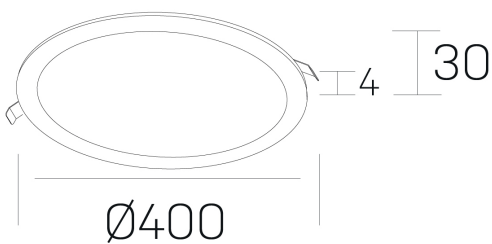

disc
K51702.05.RF.BK-BK.OP.ST.8.40.D1

GENERAL DETAILS

INSTALLATION	recessed with frame
FINISHES ALUMINIUM	Black-Black
LIGHT DIRECTION	Fixed
INT/EXT IP DEGREE	IP 43
MATERIAL	Aluminum
IK DEGREE	IK03
UTILIZATION	Indoor
WARRANTY	5 years

ELECTRICAL DETAILS

LAMP	LED
POWER	36 W
COLOUR TEMPERATURE	4000K
LUMINOUS FLUX	3400 Lm
EFFICACY DIMMING	96 Lm/W
DIMABLE	1.10v
DRIVER	Remote
CLASS PROTECTION	II
COLOUR RENDERING INDEX	CRI >80
VOLTAGE	220-240 V
FRECUENCIA	50-60 Hz
CURRENT INTENSITY	900 mA
LIFE TIME	50.000 h

GENERAL DIMENSIONS

DIMENSIONS	Ø 400 mm
CUT OUT	Ø 385 mm
HEIGHT	h 30 mm
DIMENSIONES DE EMBALAJE	N/A

*Please might expect a max.15% figure reduction in finishes other than white