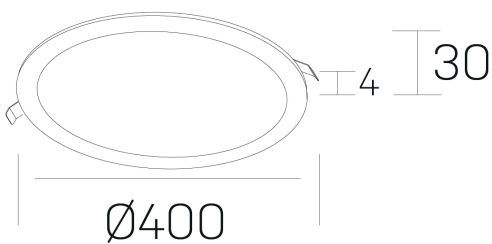

disc
K51702.05.RF.BK-BK.OP.ST.8.40

GENERAL DETAILS

INSTALLATION	recessed with frame
FINISHES ALUMINIUM	Black-Black
LIGHT DIRECTION	Fixed
INT/EXT IP DEGREE	IP 43
MATERIAL	Aluminum
IK DEGREE	IK03
UTILIZATION	Indoor
WARRANTY	5 years

ELECTRICAL DETAILS

LAMP	LED
POWER	36 W
COLOUR TEMPERATURE	4000K
LUMINOUS FLUX	3400 Lm
EFFICACY DIMMING	96 Lm/W
DIMABLE	No Dim
DRIVER	Remote
CLASS PROTECTION	II
COLOUR RENDERING INDEX	CRI >80
VOLTAGE	220-240 V
FRECUENCIA	50-60 Hz
CURRENT INTENSITY	900 mA
LIFE TIME	50.000 h

GENERAL DIMENSIONS

DIMENSIONS	Ø 400 mm
CUT OUT	Ø 385 mm
HEIGHT	h 30 mm
DIMENSIONES DE EMBALAJE	N/A

*Please might expect a max.15% figure reduction in finishes other than white