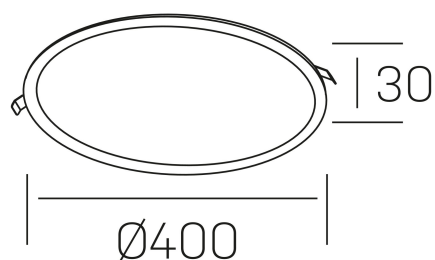

## GENERAL DETAILS

INSTALLATION	recessed with frame
FINISHES ALUMINIUM	Black-Black
LIGHT DIRECTION	Fixed
INT/EXT IP DEGREE	IP 43
MATERIAL	Aluminum
IK DEGREE	IK03
UTILIZATION	Indoor
WARRANTY	3 years

## ELECTRICAL DETAILS

LAMP	LED
POWER	36 W
COLOUR TEMPERATURE	4000K
LUMINOUS FLUX	3400 Lm
EFFICACY DIMMING	96 Lm/W
DIMABLE	No Dim
DRIVER	Remote
CLASS PROTECTION	II
COLOUR RENDERING INDEX	CRI >80
VOLTAGE	220-240 V
FRECUENCIA	50-60 Hz
CURRENT INTENSITY	900 mA
LIFE TIME	35.000 h

## GENERAL DIMENSIONS

DIMENSIONS	Ø 400 mm
CUT OUT	Ø 385 mm
HEIGHT	h 30 mm
DIMENSIONES DE EMBALAJE	420 × 410 × 45 mm
PESO NETO	1.22

\*Please might expect a max.15% figure reduction in finishes other than white