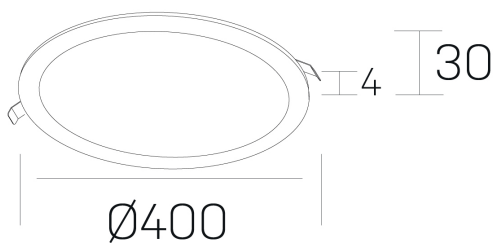

#### GENERAL DETAILS

INSTALLATION	recessed with frame
FINISHES ALUMINIUM	Black-Black
LIGHT DIRECTION	Fixed
INT/EXT IP DEGREE	IP 43
MATERIAL	Aluminum
IK DEGREE	IK03
UTILIZATION	Indoor
WARRANTY	5 years

#### ELECTRICAL DETAILS

LAMP	LED
POWER	36 W
COLOUR TEMPERATURE	3000K
LUMINOUS FLUX	3350 Lm
EFFICACY DIMMING	95 Lm/W
DIMABLE	Push
DRIVER	Remote
CLASS PROTECTION	II
COLOUR RENDERING INDEX	CRI >80
VOLTAGE	220-240 V
FRECUENCIA	50-60 Hz
CURRENT INTENSITY	900 mA
LIFE TIME	50.000 h

#### GENERAL DIMENSIONS

DIMENSIONS	Ø 400 mm
CUT OUT	Ø 385 mm
HEIGHT	h 30 mm
DIMENSIONES DE EMBALAJE	N/A

\*Please might expect a max.15% figure reduction in finishes other than white