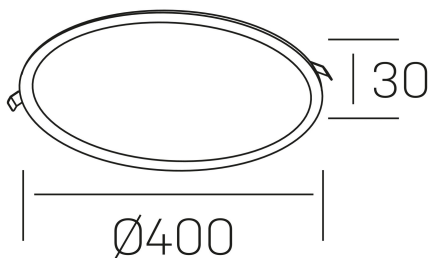

disc
K51702.05.RF.BK-BK.OP.ST.8.30.PU

GENERAL DETAILS

INSTALLATION	recessed with frame
FINISHES ALUMINIUM	Black-Black
LIGHT DIRECTION	Fixed
INT/EXT IP DEGREE	IP 43
MATERIAL	Aluminum
IK DEGREE	IK03
UTILIZATION	Indoor
WARRANTY	3 years

ELECTRICAL DETAILS

LAMP	LED
POWER	36 W
COLOUR TEMPERATURE	3000K
LUMINOUS FLUX	3350 Lm
EFFICACY DIMMING	95 Lm/W
DIMABLE	Push
DRIVER	Remote
CLASS PROTECTION	II
COLOUR RENDERING INDEX	CRI >80
VOLTAGE	220-240 V
FRECUENCIA	50-60 Hz
CURRENT INTENSITY	900 mA
LIFE TIME	35.000 h

GENERAL DIMENSIONS

DIMENSIONS	Ø 400 mm
CUT OUT	Ø 385 mm
HEIGHT	h 30 mm
DIMENSIONES DE EMBALAJE	420 × 410 × 45 mm
PESO NETO	1.22

*Please might expect a max.15% figure reduction in finishes other than white