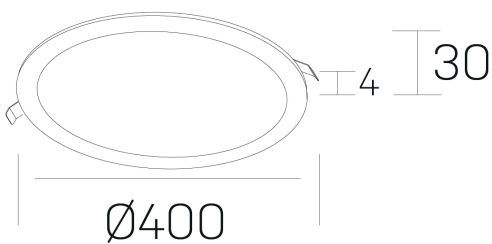

disc
K51702.05.RF.BK-BK.OP.ST.8.30.DA

GENERAL DETAILS

INSTALLATION	recessed with frame
FINISHES ALUMINIUM	Black-Black
LIGHT DIRECTION	Fixed
INT/EXT IP DEGREE	IP 43
MATERIAL	Aluminum
IK DEGREE	IK03
UTILIZATION	Indoor
WARRANTY	5 years

ELECTRICAL DETAILS

LAMP	LED
POWER	36 W
COLOUR TEMPERATURE	3000K
LUMINOUS FLUX	3350 Lm
EFFICACY DIMMING	95 Lm/W
DIMABLE	DALI
DRIVER	Remote
CLASS PROTECTION	II
COLOUR RENDERING INDEX	CRI >80
VOLTAGE	220-240 V
FRECUENCIA	50-60 Hz
CURRENT INTENSITY	900 mA
LIFE TIME	50.000 h

GENERAL DIMENSIONS

DIMENSIONS	Ø 400 mm
CUT OUT	Ø 385 mm
HEIGHT	h 30 mm
DIMENSIONES DE EMBALAJE	N/A

*Please might expect a max.15% figure reduction in finishes other than white