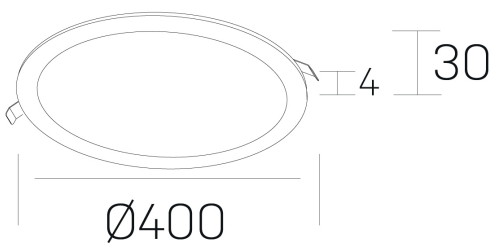

#### GENERAL DETAILS

INSTALLATION	recessed with frame
FINISHES ALUMINIUM	Black-Black
LIGHT DIRECTION	Fixed
INT/EXT IP DEGREE	IP 43
MATERIAL	Aluminum
IK DEGREE	IK03
UTILIZATION	Indoor
WARRANTY	5 years

#### ELECTRICAL DETAILS

LAMP	LED
POWER	36 W
COLOUR TEMPERATURE	3000K
LUMINOUS FLUX	3350 Lm
EFFICACY DIMMING	95 Lm/W
DIMABLE	DALI
DRIVER	Remote
CLASS PROTECTION	II
COLOUR RENDERING INDEX	CRI >80
VOLTAGE	220-240 V
CURRENT INTENSITY	900 mA
LIFE TIME	50.000 h

#### GENERAL DIMENSIONS

DIMENSIONS	Ø 400 mm
CUT OUT	Ø 385 mm
HEIGHT	h 30 mm
DIMENSIONES DE EMBALAJE	N/A

\*Please might expect a max.15% figure reduction in finishes other than white