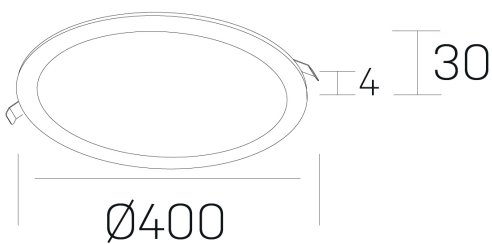

disc
K51702.05.RF.BK-BK.OP.ST.8.30.D1

GENERAL DETAILS

| | |
|--------------------|---------------------|
| INSTALLATION | recessed with frame |
| FINISHES ALUMINIUM | Black-Black |
| LIGHT DIRECTION | Fixed |
| INT/EXT IP DEGREE | IP 43 |
| MATERIAL | Aluminum |
| IK DEGREE | IK03 |
| UTILIZATION | Indoor |
| WARRANTY | 5 years |

ELECTRICAL DETAILS

| | |
|------------------------|-----------|
| LAMP | LED |
| POWER | 36 W |
| COLOUR TEMPERATURE | 3000K |
| LUMINOUS FLUX | 3350 Lm |
| EFFICACY DIMMING | 95 Lm/W |
| DIMABLE | 1.10v |
| DRIVER | Remote |
| CLASS PROTECTION | II |
| COLOUR RENDERING INDEX | CRI >80 |
| VOLTAGE | 220-240 V |
| FRECUENCIA | 50-60 Hz |
| CURRENT INTENSITY | 900 mA |
| LIFE TIME | 50.000 h |

GENERAL DIMENSIONS

| | |
|-------------------------|----------|
| DIMENSIONS | Ø 400 mm |
| CUT OUT | Ø 385 mm |
| HEIGHT | h 30 mm |
| DIMENSIONES DE EMBALAJE | N/A |

*Please might expect a max.15% figure reduction in finishes other than white