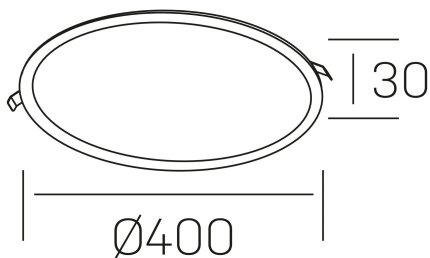

disc
K51702.05.RF.BK-BK.OP.ST.8.30.D1

GENERAL DETAILS

INSTALLATION	recessed with frame
FINISHES ALUMINIUM	Black-Black
LIGHT DIRECTION	Fixed
INT/EXT IP DEGREE	IP 43
MATERIAL	Aluminum
IK DEGREE	IK03
UTILIZATION	Indoor
WARRANTY	3 years

ELECTRICAL DETAILS

LAMP	LED
POWER	36 W
COLOUR TEMPERATURE	3000K
LUMINOUS FLUX	3350 Lm
EFFICACY DIMMING	95 Lm/W
DIMABLE	1.10v
DRIVER	Remote
CLASS PROTECTION	II
COLOUR RENDERING INDEX	CRI >80
VOLTAGE	220-240 V
FRECUENCIA	50-60 Hz
CURRENT INTENSITY	900 mA
LIFE TIME	35.000 h

GENERAL DIMENSIONS

DIMENSIONS	Ø 400 mm
CUT OUT	Ø 385 mm
HEIGHT	h 30 mm
DIMENSIONES DE EMBALAJE	420 × 410 × 45 mm
PESO NETO	1.22

*Please might expect a max.15% figure reduction in finishes other than white