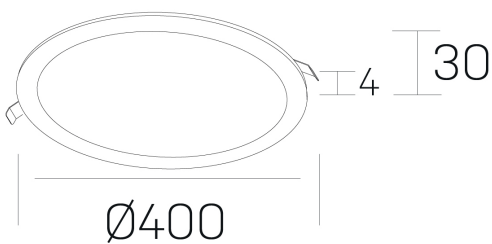

disc
K51702.05.RF.BK-BK.OP.ST.8.30.D1

GENERAL DETAILS

INSTALLATION	recessed with frame
FINISHES ALUMINIUM	Black-Black
LIGHT DIRECTION	Fixed
INT/EXT IP DEGREE	IP 43
MATERIAL	Aluminum
IK DEGREE	IK03
UTILIZATION	Indoor
WARRANTY	3 years

ELECTRICAL DETAILS

LAMP	LED
POWER	36 W
COLOUR TEMPERATURE	3000K
LUMINOUS FLUX	3350 Lm
EFFICACY DIMMING	95 Lm/W
DIMABLE	1.10v
DRIVER	Remote
CLASS PROTECTION	II
COLOUR RENDERING INDEX	CRI >80
VOLTAGE	220-240 V
FRECUENCIA	50-60 Hz
CURRENT INTENSITY	900 mA
LIFE TIME	35.000 h

GENERAL DIMENSIONS

DIMENSIONS	Ø 400 mm
CUT OUT	Ø 385 mm
HEIGHT	h 30 mm
DIMENSIONES DE EMBALAJE	N/A

*Please might expect a max.15% figure reduction in finishes other than white