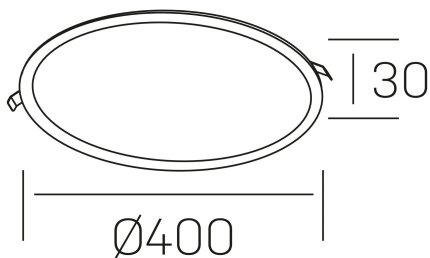

disc
K51702.05.RF.BK-BK.OP.ST.8.30

GENERAL DETAILS

INSTALLATION	recessed with frame
FINISHES ALUMINIUM	Black-Black
LIGHT DIRECTION	Fixed
INT/EXT IP DEGREE	IP 43
MATERIAL	Aluminum
IK DEGREE	IK03
UTILIZATION	Indoor
WARRANTY	3 years

ELECTRICAL DETAILS

LAMP	LED
POWER	36 W
COLOUR TEMPERATURE	3000K
LUMINOUS FLUX	3350 Lm
EFFICACY DIMMING	95 Lm/W
DIMABLE	No Dim
DRIVER	Remote
CLASS PROTECTION	II
COLOUR RENDERING INDEX	CRI >80
VOLTAGE	220-240 V
FRECUENCIA	50-60 Hz
CURRENT INTENSITY	900 mA
LIFE TIME	35.000 h

GENERAL DIMENSIONS

DIMENSIONS	Ø 400 mm
CUT OUT	Ø 385 mm
HEIGHT	h 30 mm
DIMENSIONES DE EMBALAJE	420 × 410 × 45 mm
PESO NETO	1.22

*Please might expect a max.15% figure reduction in finishes other than white