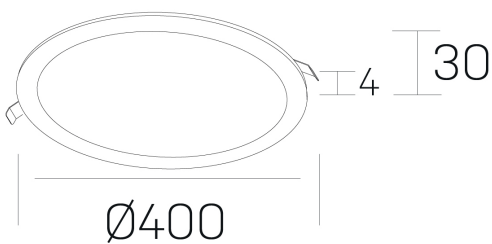

disc
K51702.05.RF.BK-BK.OP.ST.8.30

GENERAL DETAILS

INSTALLATION	recessed with frame
FINISHES ALUMINIUM	Black-Black
LIGHT DIRECTION	Fixed
INT/EXT IP DEGREE	IP 43
MATERIAL	Aluminum
IK DEGREE	IK03
UTILIZATION	Indoor
WARRANTY	5 years

ELECTRICAL DETAILS

LAMP	LED
POWER	36 W
COLOUR TEMPERATURE	3000K
LUMINOUS FLUX	3350 Lm
EFFICACY DIMMING	95 Lm/W
DIMABLE	No Dim
DRIVER	Remote
CLASS PROTECTION	II
COLOUR RENDERING INDEX	CRI >80
VOLTAGE	220-240 V
FRECUENCIA	50-60 Hz
CURRENT INTENSITY	900 mA
LIFE TIME	50.000 h

GENERAL DIMENSIONS

DIMENSIONS	Ø 400 mm
CUT OUT	Ø 385 mm
HEIGHT	h 30 mm
DIMENSIONES DE EMBALAJE	N/A

*Please might expect a max.15% figure reduction in finishes other than white