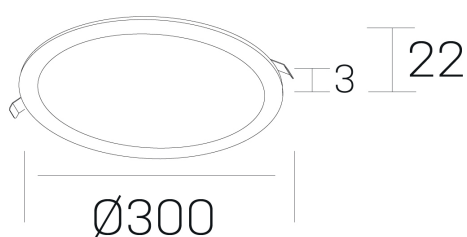

disc
K51702.04.RF.WH-WH.OP.ST.8.40.PC

GENERAL DETAILS

INSTALLATION	recessed with frame
FINISHES ALUMINIUM	White-White
LIGHT DIRECTION	Fixed
INT/EXT IP DEGREE	IP 43
MATERIAL	Aluminum
IK DEGREE	IK03
UTILIZATION	Indoor
WARRANTY	5 years

ELECTRICAL DETAILS

LAMP	LED
POWER	24W
COLOUR TEMPERATURE	4000K
LUMINOUS FLUX	2350 Lm
EFFICACY DIMMING	100 Lm/W
DIMABLE	PHASE CUT
DRIVER	Remote
CLASS PROTECTION	II
COLOUR RENDERING INDEX	CRI >80
VOLTAGE	220-240 V
FRECUENCIA	50-60 Hz
CURRENT INTENSITY	600 mA
LIFE TIME	50.000 h

GENERAL DIMENSIONS

DIMENSIONS	Ø 300 mm
CUT OUT	Ø 285 mm
HEIGHT	h 22 mm
DIMENSIONES DE EMBALAJE	N/A

*Please might expect a max.15% figure reduction in finishes other than white