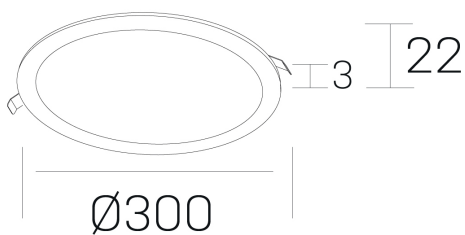

## GENERAL DETAILS

INSTALLATION	recessed with frame
FINISHES ALUMINIUM	White-White
LIGHT DIRECTION	Fixed
INT/EXT IP DEGREE	IP 43
MATERIAL	Aluminum
IK DEGREE	IK03
UTILIZATION	Indoor
WARRANTY	5 years

## ELECTRICAL DETAILS

LAMP	LED
POWER	24W
COLOUR TEMPERATURE	4000K
LUMINOUS FLUX	2350 Lm
EFFICACY DIMMING	100 Lm/W
DIMABLE	PHASE CUT
DRIVER	Remote
CLASS PROTECTION	II
COLOUR RENDERING INDEX	CRI >80
VOLTAGE	220-240 V
CURRENT INTENSITY	600 mA
LIFE TIME	50.000 h

## GENERAL DIMENSIONS

DIMENSIONS	Ø 300 mm
CUT OUT	Ø 285 mm
HEIGHT	h 22 mm
DIMENSIONES DE EMBALAJE	N/A

\*Please might expect a max.15% figure reduction in finishes other than white