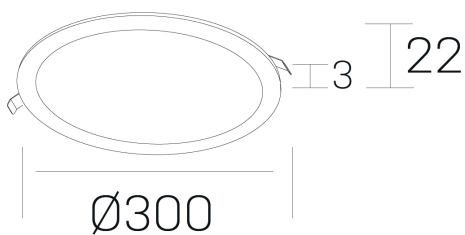

disc
K51702.04.RF.WH-WH.OP.ST.8.40.DA

GENERAL DETAILS

INSTALLATION	recessed with frame
FINISHES ALUMINIUM	White-White
LIGHT DIRECTION	Fixed
INT/EXT IP DEGREE	IP 43
MATERIAL	Aluminum
IK DEGREE	IK03
UTILIZATION	Indoor
WARRANTY	5 years

ELECTRICAL DETAILS

LAMP	LED
POWER	24W
COLOUR TEMPERATURE	4000K
LUMINOUS FLUX	2350 Lm
EFFICACY DIMMING	100 Lm/W
DIMABLE	DALI
DRIVER	Remote
CLASS PROTECTION	II
COLOUR RENDERING INDEX	CRI >80
VOLTAGE	220-240 V
FRECUENCIA	50-60 Hz
CURRENT INTENSITY	600 mA
LIFE TIME	50.000 h

GENERAL DIMENSIONS

DIMENSIONS	Ø 300 mm
CUT OUT	Ø 285 mm
HEIGHT	h 22 mm
DIMENSIONES DE EMBALAJE	N/A

*Please might expect a max.15% figure reduction in finishes other than white