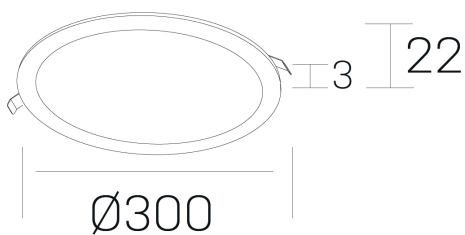

## GENERAL DETAILS

INSTALLATION	recessed with frame
FINISHES ALUMINIUM	White-White
LIGHT DIRECTION	Fixed
INT/EXT IP DEGREE	IP 43
MATERIAL	Aluminum
IK DEGREE	IK03
UTILIZATION	Indoor
WARRANTY	5 years

## ELECTRICAL DETAILS

LAMP	LED
POWER	24W
COLOUR TEMPERATURE	3000K
LUMINOUS FLUX	2300 lm
EFFICACY DIMMING	98 Lm/W
DIMABLE	Push
DRIVER	Remote
CLASS PROTECTION	II
COLOUR RENDERING INDEX	CRI >80
VOLTAGE	220-240 V
FRECUENCIA	50-60 Hz
CURRENT INTENSITY	600 mA
LIFE TIME	50.000 h

## GENERAL DIMENSIONS

DIMENSIONS	Ø 300 mm
CUT OUT	Ø 285 mm
HEIGHT	h 22 mm
DIMENSIONES DE EMBALAJE	N/A

\*Please might expect a max.15% figure reduction in finishes other than white