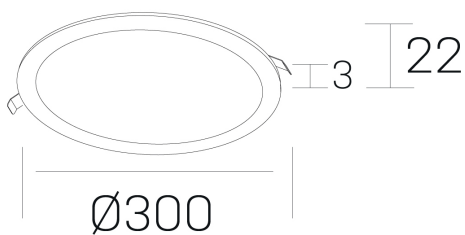

disc
K51702.04.RF.WH-WH.OP.ST.8.30.PU

GENERAL DETAILS

INSTALLATION	recessed with frame
FINISHES ALUMINIUM	White-White
LIGHT DIRECTION	Fixed
INT/EXT IP DEGREE	IP 43
MATERIAL	Aluminum
IK DEGREE	IK03
UTILIZATION	Indoor
WARRANTY	5 years

ELECTRICAL DETAILS

LAMP	LED
POWER	24W
COLOUR TEMPERATURE	3000K
LUMINOUS FLUX	2300 lm
EFFICACY DIMMING	98 Lm/W
DIMABLE	Push
DRIVER	Remote
CLASS PROTECTION	II
COLOUR RENDERING INDEX	CRI >80
VOLTAGE	220-240 V
CURRENT INTENSITY	600 mA
LIFE TIME	50.000 h

GENERAL DIMENSIONS

DIMENSIONS	Ø 300 mm
CUT OUT	Ø 285 mm
HEIGHT	h 22 mm
DIMENSIONES DE EMBALAJE	N/A

*Please might expect a max.15% figure reduction in finishes other than white