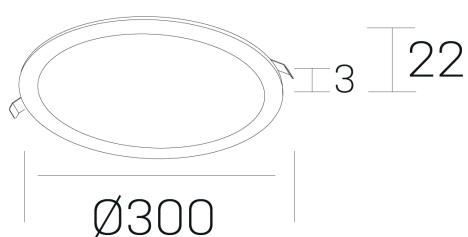

## GENERAL DETAILS

INSTALLATION	recessed with frame
FINISHES ALUMINIUM	White-White
LIGHT DIRECTION	Fixed
INT/EXT IP DEGREE	IP 43
MATERIAL	Aluminum
IK DEGREE	IK03
UTILIZATION	Indoor
WARRANTY	5 years

## ELECTRICAL DETAILS

LAMP	LED
POWER	24W
COLOUR TEMPERATURE	3000K
LUMINOUS FLUX	2300 lm
EFFICACY DIMMING	98 Lm/W
DIMABLE	PHASE CUT
DRIVER	Remote
CLASS PROTECTION	II
COLOUR RENDERING INDEX	CRI >80
VOLTAGE	220-240 V
FRECUENCIA	50-60 Hz
CURRENT INTENSITY	600 mA
LIFE TIME	50.000 h

## GENERAL DIMENSIONS

DIMENSIONS	Ø 300 mm
CUT OUT	Ø 285 mm
HEIGHT	h 22 mm
DIMENSIONES DE EMBALAJE	N/A

\*Please might expect a max.15% figure reduction in finishes other than white