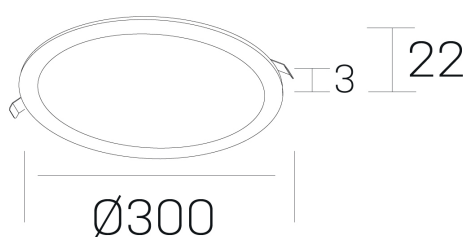

disc
K51702.04.RF.WH-WH.OP.ST.8.30

GENERAL DETAILS

INSTALLATION	recessed with frame
FINISHES ALUMINIUM	White-White
LIGHT DIRECTION	Fixed
INT/EXT IP DEGREE	IP 43
MATERIAL	Aluminum
IK DEGREE	IK03
UTILIZATION	Indoor
WARRANTY	5 years

ELECTRICAL DETAILS

LAMP	LED
POWER	24W
COLOUR TEMPERATURE	3000K
LUMINOUS FLUX	2300 lm
EFFICACY DIMMING	98 Lm/W
DIMABLE	No Dim
DRIVER	Remote
CLASS PROTECTION	II
COLOUR RENDERING INDEX	CRI >80
VOLTAGE	220-240 V
CURRENT INTENSITY	600 mA
LIFE TIME	50.000 h

GENERAL DIMENSIONS

DIMENSIONS	Ø 300 mm
CUT OUT	Ø 285 mm
HEIGHT	h 22 mm
DIMENSIONES DE EMBALAJE	N/A

*Please might expect a max.15% figure reduction in finishes other than white