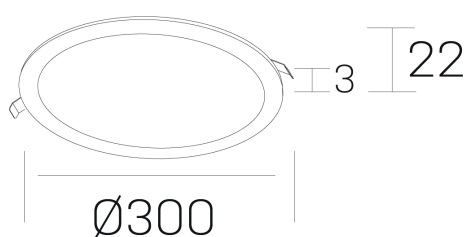

disc
K51702.04.RF.BK-BK.OP.ST.8.40.PC

GENERAL DETAILS

INSTALLATION	recessed with frame
FINISHES ALUMINIUM	Black-Black
LIGHT DIRECTION	Fixed
INT/EXT IP DEGREE	IP 43
MATERIAL	Aluminum
IK DEGREE	IK03
UTILIZATION	Indoor
WARRANTY	5 years

ELECTRICAL DETAILS

LAMP	LED
POWER	24W
COLOUR TEMPERATURE	4000K
LUMINOUS FLUX	2350 Lm
EFFICACY DIMMING	100 Lm/W
DIMABLE	PHASE CUT
DRIVER	Remote
CLASS PROTECTION	II
COLOUR RENDERING INDEX	CRI >80
VOLTAGE	220-240 V
CURRENT INTENSITY	600 mA
LIFE TIME	50.000 h

GENERAL DIMENSIONS

DIMENSIONS	Ø 300 mm
CUT OUT	Ø 285 mm
HEIGHT	h 22 mm
DIMENSIONES DE EMBALAJE	N/A

*Please might expect a max.15% figure reduction in finishes other than white