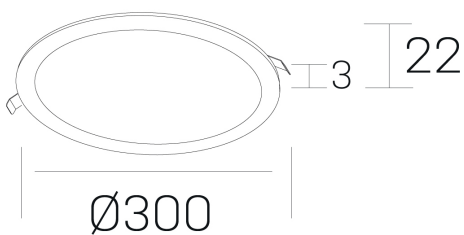

#### GENERAL DETAILS

INSTALLATION	recessed with frame
FINISHES ALUMINIUM	Black-Black
LIGHT DIRECTION	Fixed
INT/EXT IP DEGREE	IP 43
MATERIAL	Aluminum
IK DEGREE	IK03
UTILIZATION	Indoor
WARRANTY	3 years

#### ELECTRICAL DETAILS

LAMP	LED
POWER	24W
COLOUR TEMPERATURE	4000K
LUMINOUS FLUX	2350 Lm
EFFICACY DIMMING	100 Lm/W
DIMABLE	1.10v
DRIVER	Remote
CLASS PROTECTION	II
COLOUR RENDERING INDEX	CRI >80
VOLTAGE	220-240 V
FRECUENCIA	50-60 Hz
CURRENT INTENSITY	600 mA
LIFE TIME	35.000 h

#### GENERAL DIMENSIONS

DIMENSIONS	Ø 300 mm
CUT OUT	Ø 285 mm
HEIGHT	h 22 mm
DIMENSIONES DE EMBALAJE	N/A

\*Please might expect a max.15% figure reduction in finishes other than white