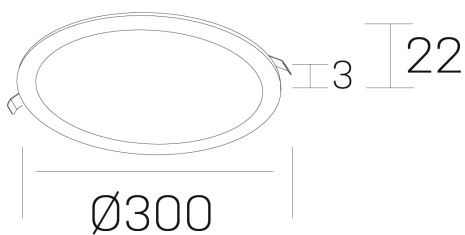

#### GENERAL DETAILS

INSTALLATION	recessed with frame
FINISHES ALUMINIUM	Black-Black
LIGHT DIRECTION	Fixed
INT/EXT IP DEGREE	IP 43
MATERIAL	Aluminum
IK DEGREE	IK03
UTILIZATION	Indoor
WARRANTY	5 years

#### ELECTRICAL DETAILS

LAMP	LED
POWER	24W
COLOUR TEMPERATURE	4000K
LUMINOUS FLUX	2350 Lm
EFFICACY DIMMING	100 Lm/W
DIMABLE	No Dim
DRIVER	Remote
CLASS PROTECTION	II
COLOUR RENDERING INDEX	CRI >80
VOLTAGE	220-240 V
FRECUENCIA	50-60 Hz
CURRENT INTENSITY	600 mA
LIFE TIME	50.000 h

#### GENERAL DIMENSIONS

DIMENSIONS	Ø 300 mm
CUT OUT	Ø 285 mm
HEIGHT	h 22 mm
DIMENSIONES DE EMBALAJE	N/A

\*Please might expect a max.15% figure reduction in finishes other than white