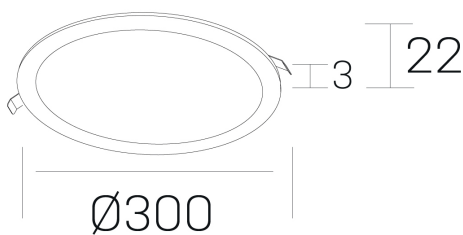

disc
K51702.04.RF.BK-BK.OP.ST.8.30.PC

GENERAL DETAILS

INSTALLATION	recessed with frame
FINISHES ALUMINIUM	Black-Black
LIGHT DIRECTION	Fixed
INT/EXT IP DEGREE	IP 43
MATERIAL	Aluminum
IK DEGREE	IK03
UTILIZATION	Indoor
WARRANTY	5 years

ELECTRICAL DETAILS

LAMP	LED
POWER	24W
COLOUR TEMPERATURE	3000K
LUMINOUS FLUX	2300 lm
EFFICACY DIMMING	98 Lm/W
DIMABLE	PHASE CUT
DRIVER	Remote
CLASS PROTECTION	II
COLOUR RENDERING INDEX	CRI >80
VOLTAGE	220-240 V
CURRENT INTENSITY	600 mA
LIFE TIME	50.000 h

GENERAL DIMENSIONS

DIMENSIONS	Ø 300 mm
CUT OUT	Ø 285 mm
HEIGHT	h 22 mm
DIMENSIONES DE EMBALAJE	N/A

*Please might expect a max.15% figure reduction in finishes other than white