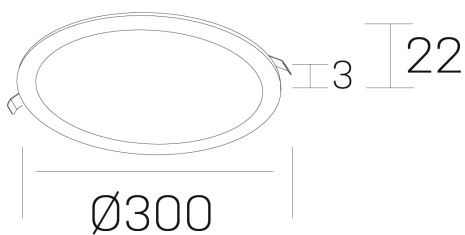

#### GENERAL DETAILS

INSTALLATION	recessed with frame
FINISHES ALUMINIUM	Black-Black
LIGHT DIRECTION	Fixed
INT/EXT IP DEGREE	IP 43
MATERIAL	Aluminum
IK DEGREE	IK03
UTILIZATION	Indoor
WARRANTY	5 years

#### ELECTRICAL DETAILS

LAMP	LED
POWER	24W
COLOUR TEMPERATURE	3000K
LUMINOUS FLUX	2300 lm
EFFICACY DIMMING	98 Lm/W
DIMABLE	1.10v
DRIVER	Remote
CLASS PROTECTION	II
COLOUR RENDERING INDEX	CRI >80
VOLTAGE	220-240 V
CURRENT INTENSITY	600 mA
LIFE TIME	50.000 h

#### GENERAL DIMENSIONS

DIMENSIONS	Ø 300 mm
CUT OUT	Ø 285 mm
HEIGHT	h 22 mm
DIMENSIONES DE EMBALAJE	N/A

\*Please might expect a max.15% figure reduction in finishes other than white