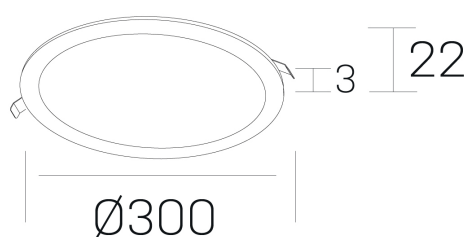

disc
K51702.04.RF.BK-BK.OP.ST.8.30

GENERAL DETAILS

INSTALLATION	recessed with frame
FINISHES ALUMINIUM	Black-Black
LIGHT DIRECTION	Fixed
INT/EXT IP DEGREE	IP 43
MATERIAL	Aluminum
IK DEGREE	IK03
UTILIZATION	Indoor
WARRANTY	5 years

ELECTRICAL DETAILS

LAMP	LED
POWER	24W
COLOUR TEMPERATURE	3000K
LUMINOUS FLUX	2300 lm
EFFICACY DIMMING	98 Lm/W
DIMABLE	No Dim
DRIVER	Remote
CLASS PROTECTION	II
COLOUR RENDERING INDEX	CRI >80
VOLTAGE	220-240 V
FRECUENCIA	50-60 Hz
CURRENT INTENSITY	600 mA
LIFE TIME	50.000 h

GENERAL DIMENSIONS

DIMENSIONS	Ø 300 mm
CUT OUT	Ø 285 mm
HEIGHT	h 22 mm
DIMENSIONES DE EMBALAJE	N/A

*Please might expect a max.15% figure reduction in finishes other than white