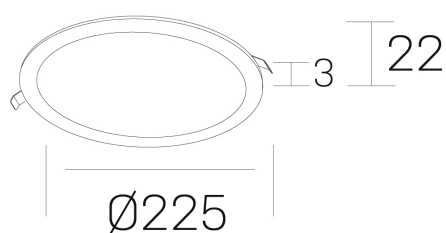

disc
K51702.03.RF.WH-WH.OP.ST.8.40.PU

GENERAL DETAILS

INSTALLATION	recessed with frame
FINISHES ALUMINIUM	White-White
LIGHT DIRECTION	Fixed
INT/EXT IP DEGREE	IP 43
MATERIAL	Aluminum
IK DEGREE	IK03
UTILIZATION	Indoor
WARRANTY	5 years

ELECTRICAL DETAILS

LAMP	LED
POWER	20 W
COLOUR TEMPERATURE	4000K
LUMINOUS FLUX	1800 lm
EFFICACY DIMMING	92 Lm/W
DIMABLE	Push
DRIVER	Remote
CLASS PROTECTION	II
COLOUR RENDERING INDEX	CRI >80
VOLTAGE	220-240 V
CURRENT INTENSITY	500 mA
LIFE TIME	50.000 h

GENERAL DIMENSIONS

DIMENSIONS	Ø 225 mm
CUT OUT	Ø 210 mm
HEIGHT	h 22 mm
DIMENSIONES DE EMBALAJE	N/A

*Please might expect a max.15% figure reduction in finishes other than white