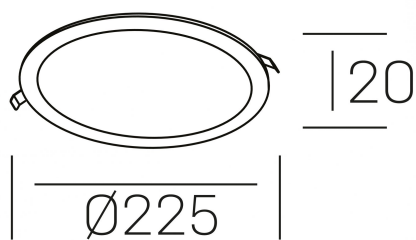

## GENERAL DETAILS

INSTALLATION	recessed with frame
FINISHES ALUMINIUM	White-White
LIGHT DIRECTION	Fixed
INT/EXT IP DEGREE	IP 43
MATERIAL	Aluminum
IK DEGREE	IK03
UTILIZATION	Indoor
WARRANTY	3 years

## ELECTRICAL DETAILS

LAMP	LED
POWER	20 W
COLOUR TEMPERATURE	4000K
LUMINOUS FLUX	1800 lm
EFFICACY DIMMING	92 Lm/W
DIMABLE	PHASE CUT
DRIVER	Remote
CLASS PROTECTION	II
COLOUR RENDERING INDEX	CRI >80
VOLTAGE	220-240 V
FRECUENCIA	50-60 Hz
CURRENT INTENSITY	500 mA
LIFE TIME	35.000 h

## GENERAL DIMENSIONS

DIMENSIONS	Ø 225 mm
CUT OUT	Ø 210 mm
HEIGHT	h 20mm
DIMENSIONES DE EMBALAJE	254 × 256 × 45 mm
PESO NETO	0.40

\*Please might expect a max.15% figure reduction in finishes other than white