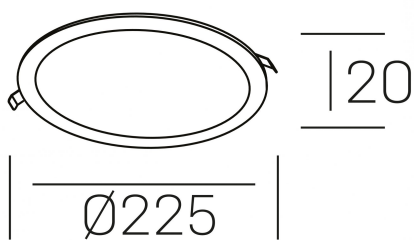

#### GENERAL DETAILS

INSTALLATION	recessed with frame
FINISHES ALUMINIUM	White-White
LIGHT DIRECTION	Fixed
INT/EXT IP DEGREE	IP 43
MATERIAL	Aluminum
IK DEGREE	IK03
UTILIZATION	Indoor
WARRANTY	3 years

#### ELECTRICAL DETAILS

LAMP	LED
POWER	20 W
COLOUR TEMPERATURE	4000K
LUMINOUS FLUX	1800 lm
EFFICACY DIMMING	92 Lm/W
DIMABLE	DALI
DRIVER	Remote
CLASS PROTECTION	II
COLOUR RENDERING INDEX	CRI >80
VOLTAGE	220-240 V
FRECUENCIA	50-60 Hz
CURRENT INTENSITY	500 mA
LIFE TIME	35.000 h

#### GENERAL DIMENSIONS

DIMENSIONS	Ø 225 mm
CUT OUT	Ø 210 mm
HEIGHT	h 20mm
DIMENSIONES DE EMBALAJE	254 × 256 × 45 mm
PESO NETO	0.40

\*Please might expect a max.15% figure reduction in finishes other than white