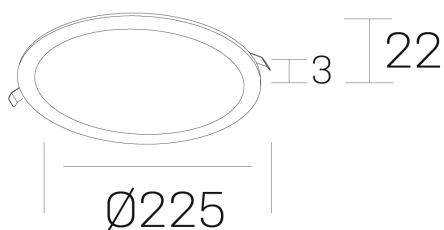

## GENERAL DETAILS

INSTALLATION	recessed with frame
FINISHES ALUMINIUM	White-White
LIGHT DIRECTION	Fixed
INT/EXT IP DEGREE	IP 43
MATERIAL	Aluminum
IK DEGREE	IK03
UTILIZATION	Indoor
WARRANTY	5 years

## ELECTRICAL DETAILS

LAMP	LED
POWER	20 W
COLOUR TEMPERATURE	4000K
LUMINOUS FLUX	1800 lm
EFFICACY DIMMING	92 Lm/W
DIMABLE	DALI
DRIVER	Remote
CLASS PROTECTION	II
COLOUR RENDERING INDEX	CRI >80
VOLTAGE	220-240 V
CURRENT INTENSITY	500 mA
LIFE TIME	50.000 h

## GENERAL DIMENSIONS

DIMENSIONS	Ø 225 mm
CUT OUT	Ø 210 mm
HEIGHT	h 22 mm
DIMENSIONES DE EMBALAJE	N/A

\*Please might expect a max.15% figure reduction in finishes other than white