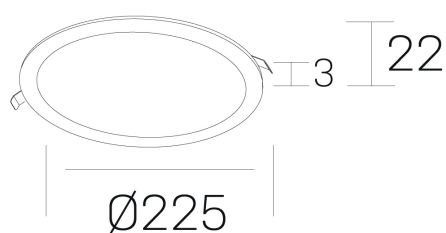

## GENERAL DETAILS

INSTALLATION	recessed with frame
FINISHES ALUMINIUM	White-White
LIGHT DIRECTION	Fixed
INT/EXT IP DEGREE	IP 43
MATERIAL	Aluminum
IK DEGREE	IK03
UTILIZATION	Indoor
WARRANTY	5 years

## ELECTRICAL DETAILS

LAMP	LED
POWER	20 W
COLOUR TEMPERATURE	4000K
LUMINOUS FLUX	1800 lm
EFFICACY DIMMING	92 Lm/W
DIMABLE	DALI
DRIVER	Remote
CLASS PROTECTION	II
COLOUR RENDERING INDEX	CRI >80
VOLTAGE	220-240 V
FRECUENCIA	50-60 Hz
CURRENT INTENSITY	500 mA
LIFE TIME	50.000 h

## GENERAL DIMENSIONS

DIMENSIONS	Ø 225 mm
CUT OUT	Ø 210 mm
HEIGHT	h 22 mm
DIMENSIONES DE EMBALAJE	N/A

\*Please might expect a max.15% figure reduction in finishes other than white