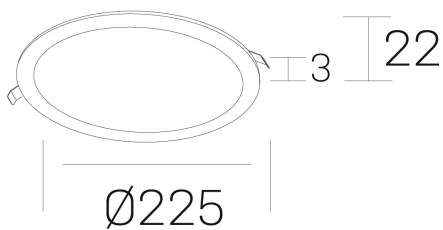

#### GENERAL DETAILS

INSTALLATION	recessed with frame
FINISHES ALUMINIUM	White-White
LIGHT DIRECTION	Fixed
INT/EXT IP DEGREE	IP 43
MATERIAL	Aluminum
IK DEGREE	IK03
UTILIZATION	Indoor
WARRANTY	5 years

#### ELECTRICAL DETAILS

LAMP	LED
POWER	20 W
COLOUR TEMPERATURE	4000K
LUMINOUS FLUX	1800 lm
EFFICACY DIMMING	92 Lm/W
DIMABLE	No Dim
DRIVER	Remote
CLASS PROTECTION	II
COLOUR RENDERING INDEX	CRI >80
VOLTAGE	220-240 V
FRECUENCIA	50-60 Hz
CURRENT INTENSITY	500 mA
LIFE TIME	50.000 h

#### GENERAL DIMENSIONS

DIMENSIONS	Ø 225 mm
CUT OUT	Ø 210 mm
HEIGHT	h 22 mm
DIMENSIONES DE EMBALAJE	N/A

\*Please might expect a max.15% figure reduction in finishes other than white