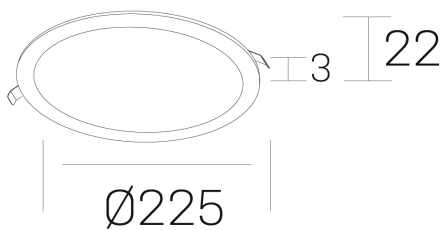

disc
K51702.03.RF.WH-WH.OP.ST.8.30.PU

GENERAL DETAILS

INSTALLATION	recessed with frame
FINISHES ALUMINIUM	White-White
LIGHT DIRECTION	Fixed
INT/EXT IP DEGREE	IP 43
MATERIAL	Aluminum
IK DEGREE	IK03
UTILIZATION	Indoor
WARRANTY	5 years

ELECTRICAL DETAILS

LAMP	LED
POWER	20 W
COLOUR TEMPERATURE	3000K
LUMINOUS FLUX	1750 Lm
EFFICACY DIMMING	90 Lm/W
DIMABLE	Push
DRIVER	Remote
CLASS PROTECTION	II
COLOUR RENDERING INDEX	CRI >80
VOLTAGE	220-240 V
CURRENT INTENSITY	500 mA
LIFE TIME	50.000 h

GENERAL DIMENSIONS

DIMENSIONS	Ø 225 mm
CUT OUT	Ø 210 mm
HEIGHT	h 22 mm
DIMENSIONES DE EMBALAJE	N/A

*Please might expect a max.15% figure reduction in finishes other than white