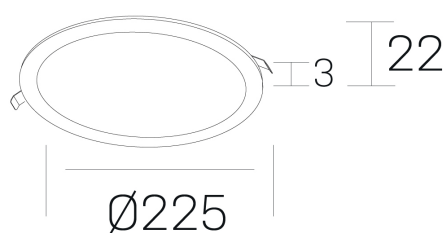

disc
K51702.03.RF.WH-WH.OP.ST.8.30.PU

GENERAL DETAILS

INSTALLATION	recessed with frame
FINISHES ALUMINIUM	White-White
LIGHT DIRECTION	Fixed
INT/EXT IP DEGREE	IP 43
MATERIAL	Aluminum
IK DEGREE	IK03
UTILIZATION	Indoor
WARRANTY	5 years

ELECTRICAL DETAILS

LAMP	LED
POWER	20 W
COLOUR TEMPERATURE	3000K
LUMINOUS FLUX	1750 Lm
EFFICACY DIMMING	90 Lm/W
DIMABLE	Push
DRIVER	Remote
CLASS PROTECTION	II
COLOUR RENDERING INDEX	CRI >80
VOLTAGE	220-240 V
FRECUENCIA	50-60 Hz
CURRENT INTENSITY	500 mA
LIFE TIME	50.000 h

GENERAL DIMENSIONS

DIMENSIONS	Ø 225 mm
CUT OUT	Ø 210 mm
HEIGHT	h 22 mm
DIMENSIONES DE EMBALAJE	N/A

*Please might expect a max.15% figure reduction in finishes other than white