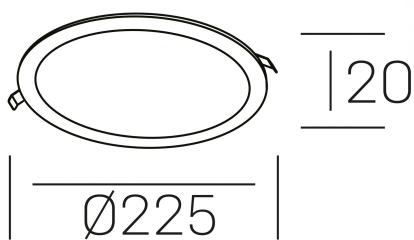

disc
K51702.03.RF.WH-WH.OP.ST.8.30.PU

GENERAL DETAILS

INSTALLATION	recessed with frame
FINISHES ALUMINIUM	White-White
LIGHT DIRECTION	Fixed
INT/EXT IP DEGREE	IP 43
MATERIAL	Aluminum
IK DEGREE	IK03
UTILIZATION	Indoor
WARRANTY	3 years

ELECTRICAL DETAILS

LAMP	LED
POWER	20 W
COLOUR TEMPERATURE	3000K
LUMINOUS FLUX	1750 Lm
EFFICACY DIMMING	90 Lm/W
DIMABLE	Push
DRIVER	Remote
CLASS PROTECTION	II
COLOUR RENDERING INDEX	CRI >80
VOLTAGE	220-240 V
FRECUENCIA	50-60 Hz
CURRENT INTENSITY	500 mA
LIFE TIME	35.000 h

GENERAL DIMENSIONS

DIMENSIONS	Ø 225 mm
CUT OUT	Ø 210 mm
HEIGHT	h 20mm
DIMENSIONES DE EMBALAJE	254 × 256 × 45 mm
PESO NETO	0.40

*Please might expect a max.15% figure reduction in finishes other than white