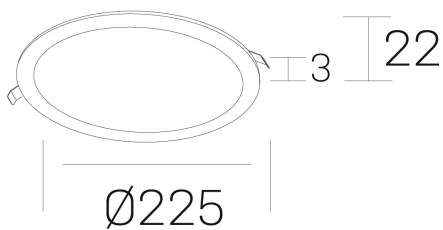

disc
K51702.03.RF.WH-WH.OP.ST.8.30.PC

GENERAL DETAILS

INSTALLATION	recessed with frame
FINISHES ALUMINIUM	White-White
LIGHT DIRECTION	Fixed
INT/EXT IP DEGREE	IP 43
MATERIAL	Aluminum
IK DEGREE	IK03
UTILIZATION	Indoor
WARRANTY	5 years

ELECTRICAL DETAILS

LAMP	LED
POWER	20 W
COLOUR TEMPERATURE	3000K
LUMINOUS FLUX	1750 Lm
EFFICACY DIMMING	90 Lm/W
DIMABLE	PHASE CUT
DRIVER	Remote
CLASS PROTECTION	II
COLOUR RENDERING INDEX	CRI >80
VOLTAGE	220-240 V
CURRENT INTENSITY	500 mA
LIFE TIME	50.000 h

GENERAL DIMENSIONS

DIMENSIONS	Ø 225 mm
CUT OUT	Ø 210 mm
HEIGHT	h 22 mm
DIMENSIONES DE EMBALAJE	N/A

*Please might expect a max.15% figure reduction in finishes other than white