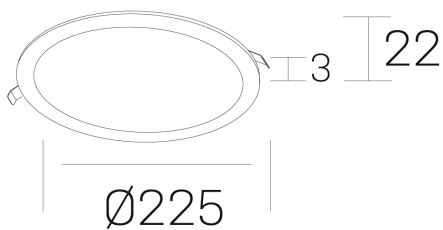

disc

K51702.03.RF.WH-WH.OP.ST.8.30.DA

GENERAL DETAILS

INSTALLATION	recessed with frame
FINISHES ALUMINIUM	White-White
LIGHT DIRECTION	Fixed
INT/EXT IP DEGREE	IP 43
MATERIAL	Aluminum
IK DEGREE	IK03
UTILIZATION	Indoor
WARRANTY	5 years

ELECTRICAL DETAILS

LAMP	LED
POWER	20 W
COLOUR TEMPERATURE	3000K
LUMINOUS FLUX	1750 Lm
EFFICACY DIMMING	90 Lm/W
DIMABLE	DALI
DRIVER	Remote
CLASS PROTECTION	II
COLOUR RENDERING INDEX	CRI >80
VOLTAGE	220-240 V
CURRENT INTENSITY	500 mA
LIFE TIME	50.000 h

GENERAL DIMENSIONS

DIMENSIONS	Ø 225 mm
CUT OUT	Ø 210 mm
HEIGHT	h 22 mm
DIMENSIONES DE EMBALAJE	N/A

*Please might expect a max.15% figure reduction in finishes other than white